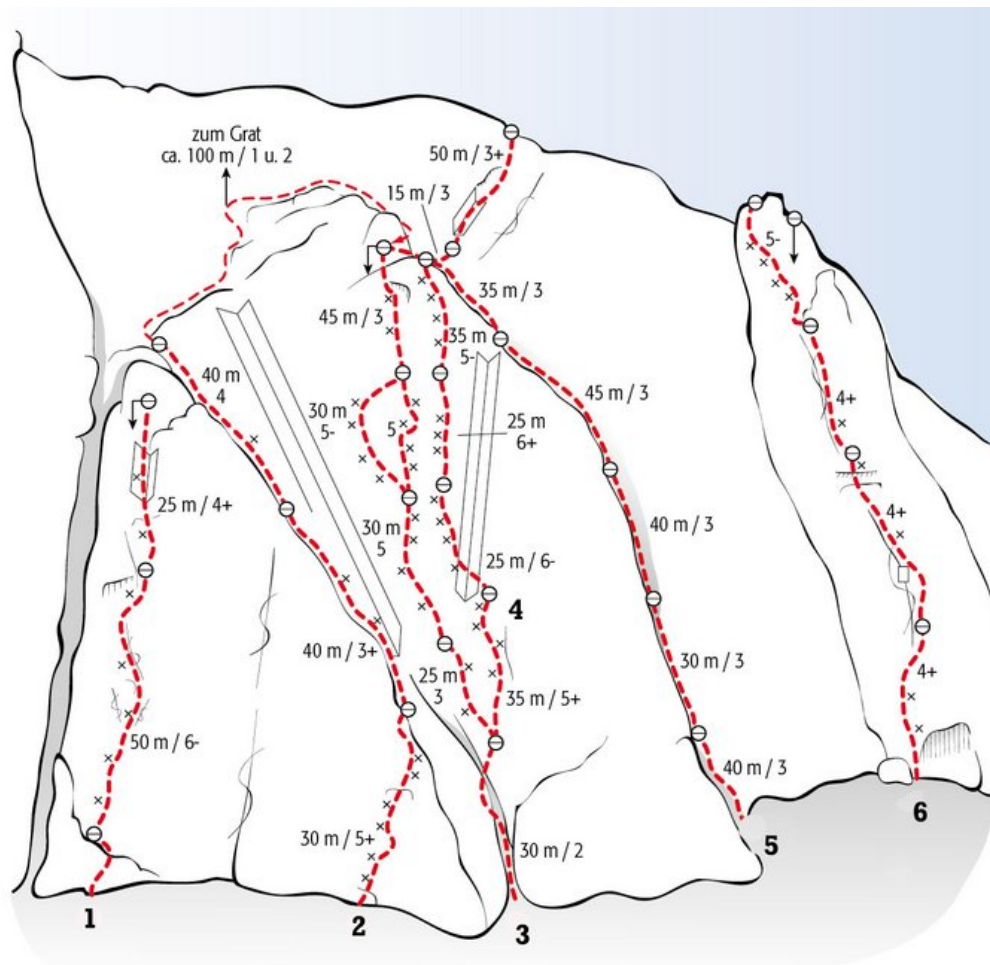

ST. ANTON AM ARLBERG - DARMSTÄTTERHÜTTE / ÖSTLICHE FASELFADSPITZE
SEKTOR FASELFADSPITZE S-WAND

WUCHTELRISSE

Seillänge	Length	Grad
1	m	4+
2	m	4+
3	m	4+
4	m	5-

Climbers Paradise Tirol

Climbing and boulder in Tirol online - 15 tourist regions and more than 1.000 climbing possibilites on Climber's Paradise Tirol. All topos in print quality, including detailed information about grades, access and safety.