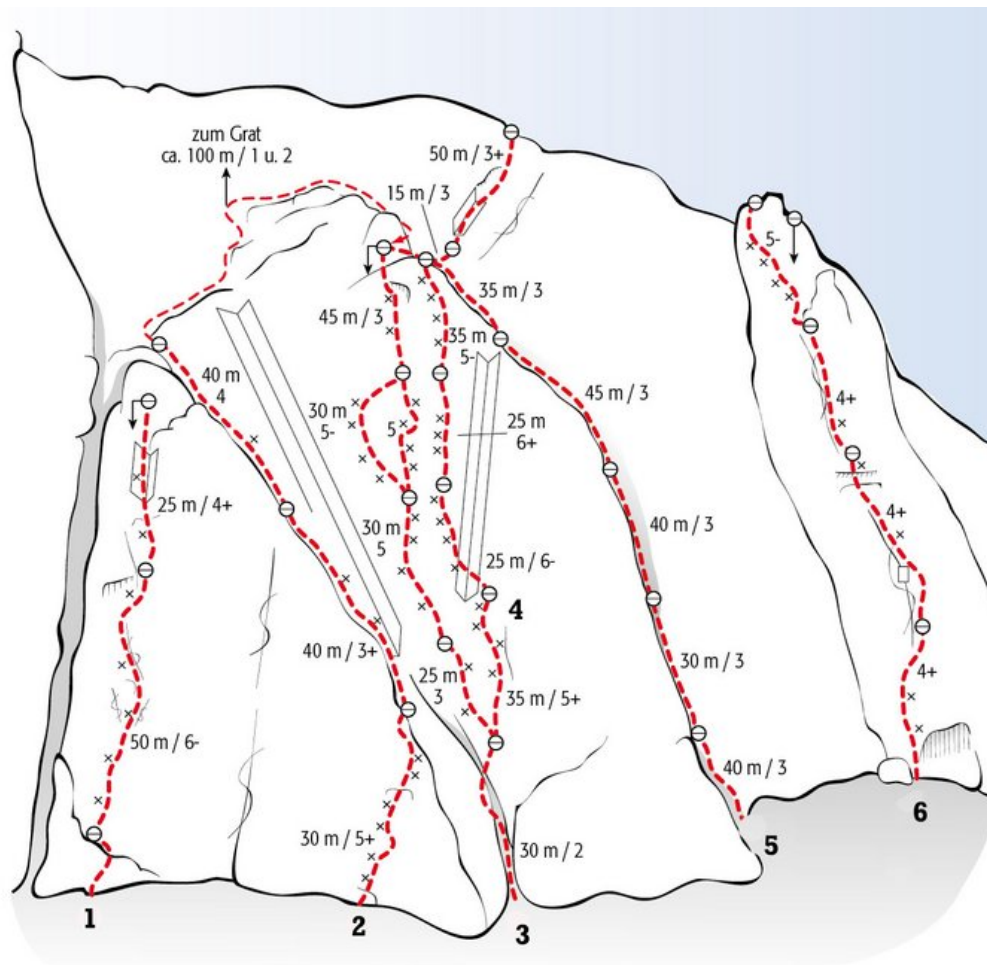

ST. ANTON AM ARLBERG - DARMSTÄTTERHÜTTE / ÖSTLICHE FASELFADSPITZE  
SEKTOR FASELFADSPITZE S-WAND

MEISTER EDER UND SEIN PUMUCKEL

Seillänge	Length	Grad
1	40m	3
2	30m	3
3	40m	3
4	45m	3
5	35m	3
6	50m	3+

---

## Climbers Paradise Tirol

Climbing and boulder in Tirol online - 15 tourist regions and more than 1.000 climbing possibilites on Climber's Paradise Tirol. All topos in print quality, including detailed information about grades, access and safety.