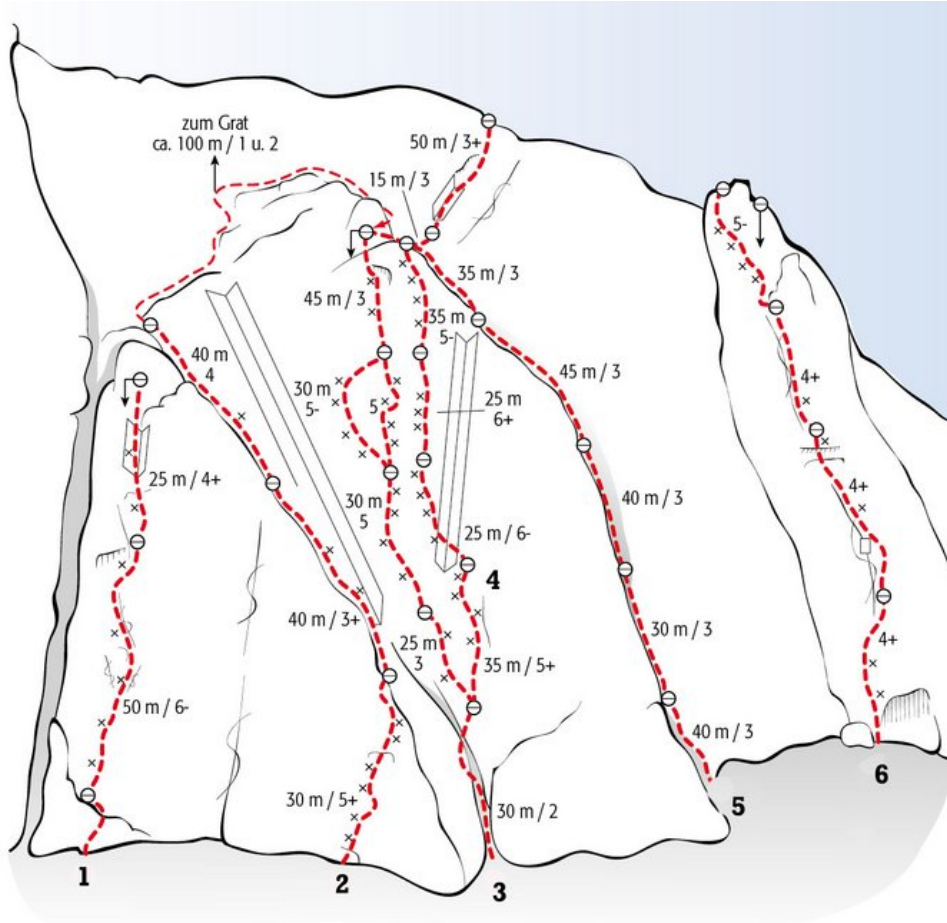

ST. ANTON AM ARLBERG - DARMSTÄTTERHÜTTE / ÖSTLICHE FASELFADSPITZE SEKTOR FASELFADSPITZE S-WAND

TOTALE ABSOLUTION

Seillänge	Length	Grad
1	30m	2
2	35m	?
3	25m	5+
4	25m	6+
5	35m	5-

Climbers Paradise Tirol

Climbing and boulder in Tirol online - 15 tourist regions and more than 1.000 climbing possibilities on Climbers Paradise Tirol. All tops in print quality, including detailed information about grades, access and safety.