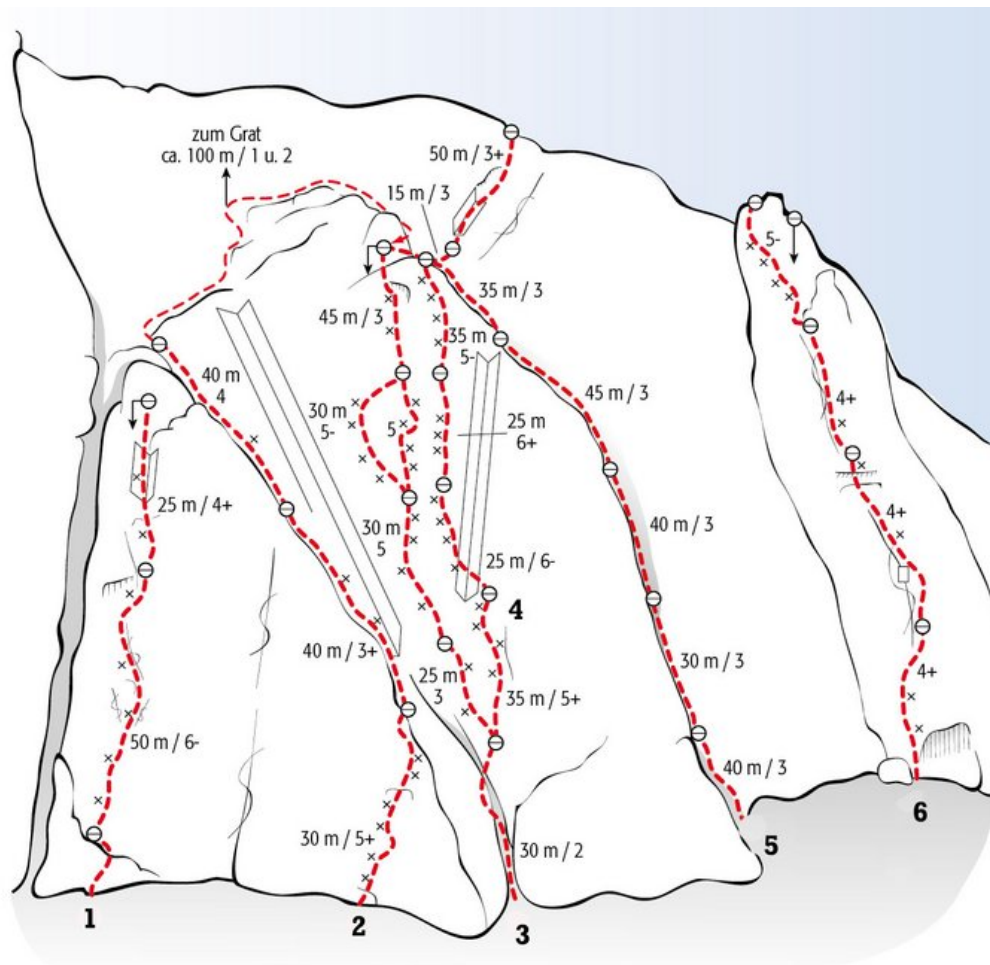

ST. ANTON AM ARLBERG - DARMSTÄTTERHÜTTE / ÖSTLICHE FASELFADSPITZE
SEKTOR FASELFADSPITZE S-WAND

A GSCHENKTA SATZ

Seillänge	Length	Grad
1	30m	2
2	25m	3
3	30m	5
4	30m	5-
5	45m	3

Climbers Paradise Tirol

Climbing and boulder in Tirol online - 15 tourist regions and more than 1.000 climbing possibilites on Climber's Paradise Tirol. All topos in print quality, including detailed information about grades, access and safety.