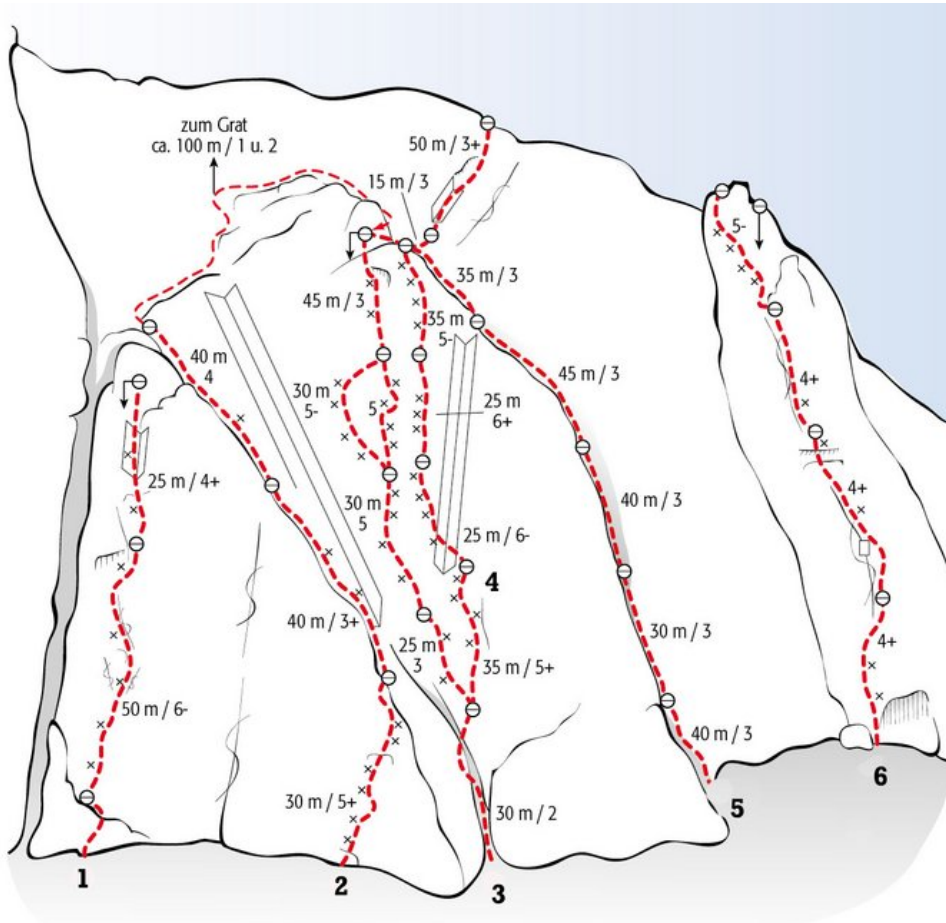

ST. ANTON AM ARLBERG - DARMSTÄTTERHÜTTE / ÖSTLICHE FASELFADSPITZE SEKTOR FASELFADSPITZE S-WAND

DARMSTÄTTER FASELPFAD

Seillänge	Length	Grad
1	30m	?
2	40m	3+
3	40m	4

Climbers Paradise Tirol

Climbing and boulder in Tirol online - 15 tourist regions and more than 1.000 climbing possibilities on Climber's Paradise Tirol. All tops in print quality, including detailed information about grades, access and safety.