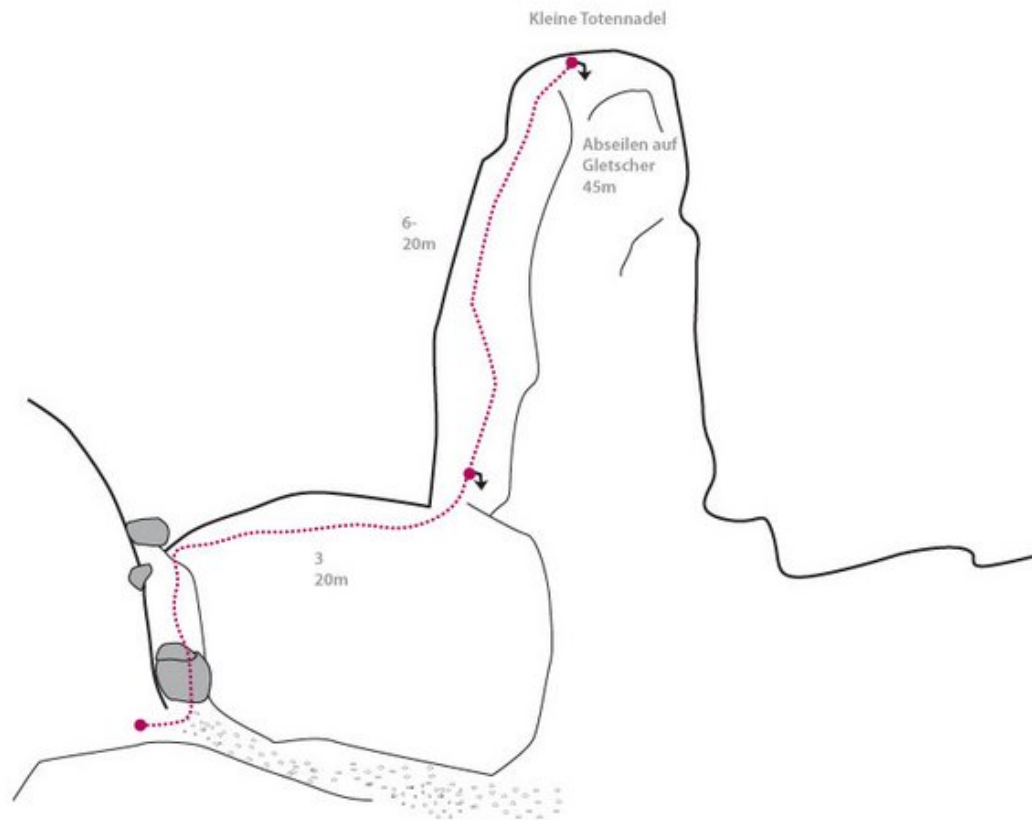

PAZNAUN - ISCHGL - TOTENNADEL SEKTOR TOTENNADEL

KL. TOTENNADEL

Seillänge	Length	Grad
1	25m	3
2	70m	6

Climbers Paradise Tirol

Climbing and boulder in Tirol online - 15 tourist regions and more than 1.000 climbing possibilites on Climber's Paradise Tirol. All topos in print quality, including detailed information about grades, access and safety.