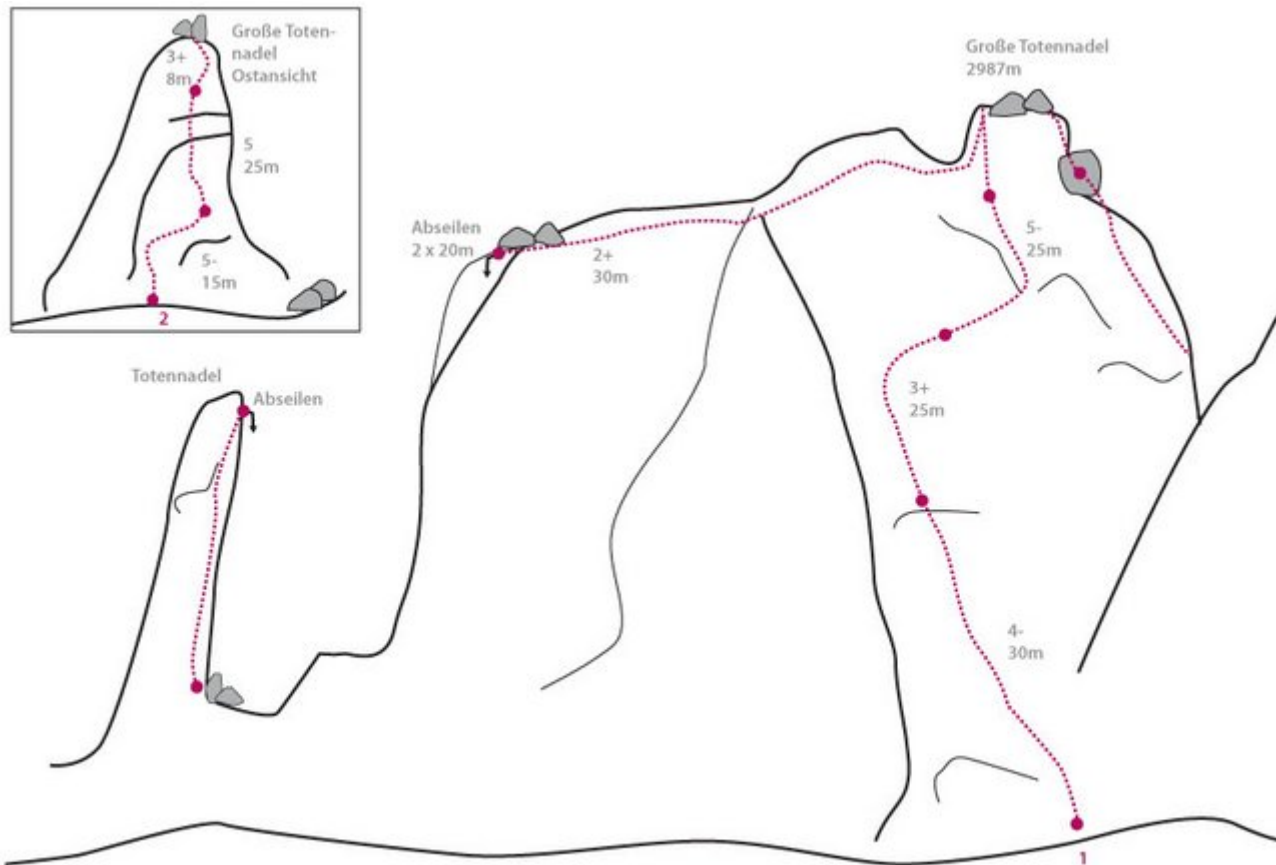

# PAZNAUN - ISCHGL - TOTENNADEL SEKTOR TOTENNADEL

Nr.	Name	Grad	Länge
-----	------	------	-------

Gr. Totennadel S-Wand	?	110 m
Totennadel-Überschreitung	?	48 m
Kl. Totennadel	?	95 m

---

#### Climbers Paradise Tirol

Climbing and boulder in Tirol online - 15 tourist regions and more than 1.000 climbing possibilites on Climber's Paradise Tirol. All topos in print quality, including detailed information about grades, access and safety.