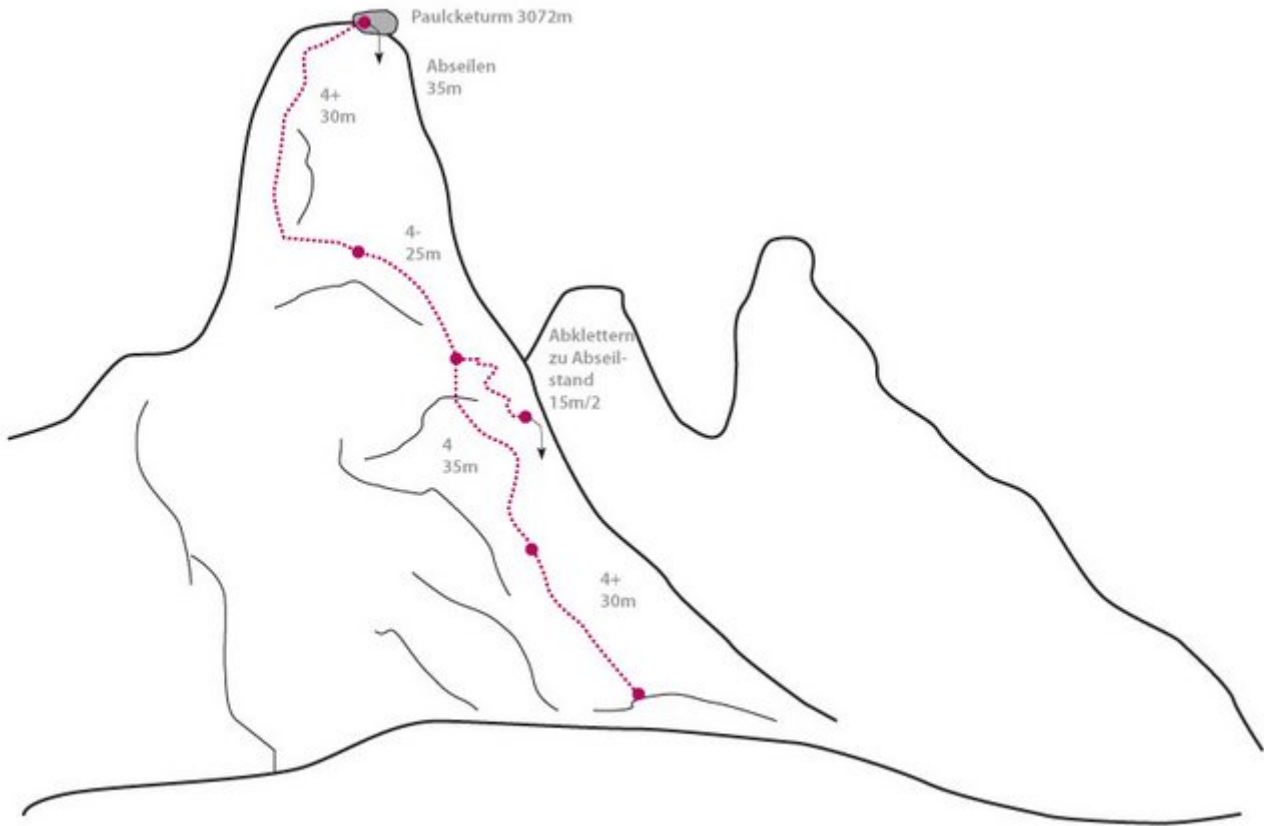

PAZNAUN - ISCHGL - PAULCKETURM SEKTOR PAULCKETURM

Nr.	Name	Grad	Länge
	Paulcketurm	?	120 m

Climbers Paradise Tirol

Climbing and boulder in Tirol online - 15 tourist regions and more than 1.000 climbing possibilities on Climber's Paradise Tirol. All topos in print quality, including detailed information about grades, access and safety.