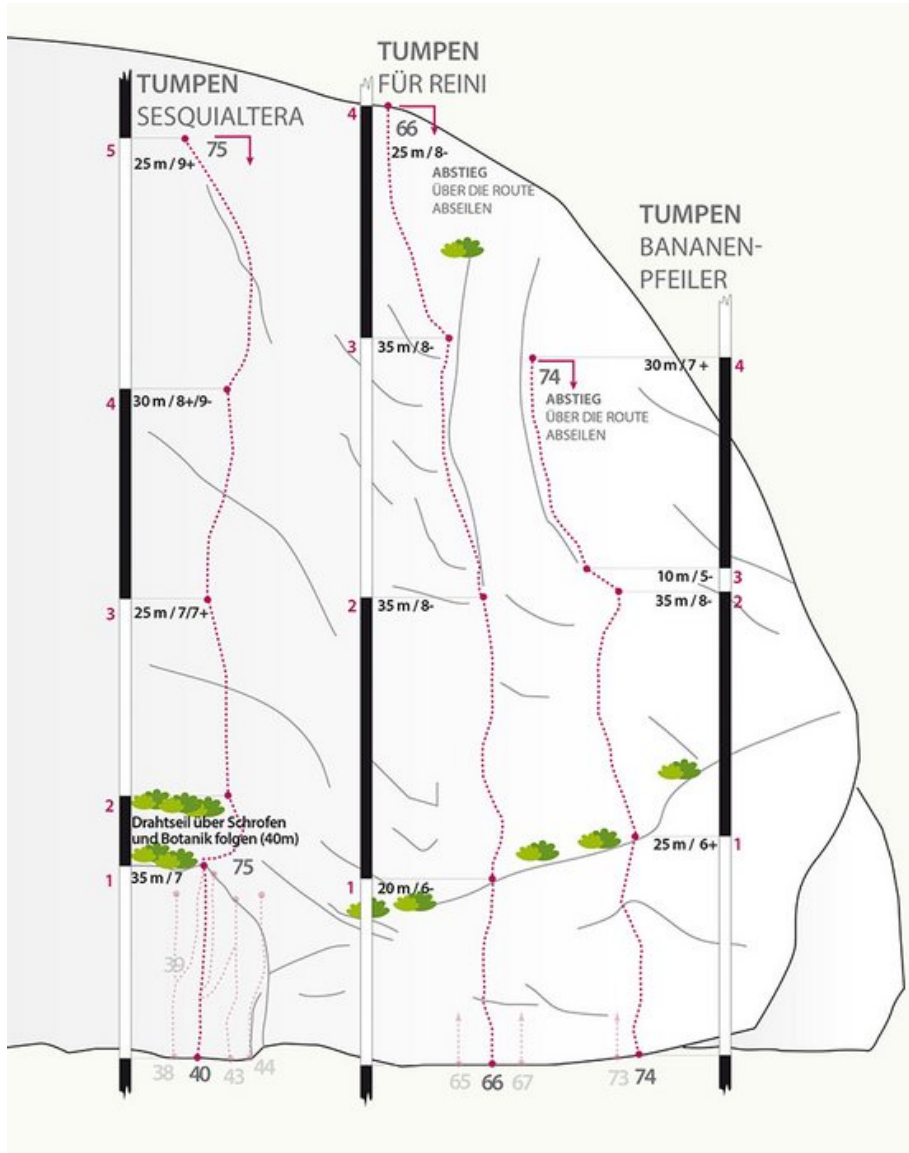

ÖTZTAL - TUMPEN / ENGELSWAND / MS
SEKTOR TUMPEN / ENGELSWAND / MS

FÜR REINI

Seillänge	Length	Grad
1	20m	5b
2	35m	6c+
3	35m	6c+
4	25m	6c+

APPROACH

Vom Parkplatz der Beschilderung zum Klettergarten folgen.

APPROACH TIME, MINUTES TO THE CRAG

15 min

DESCENT TIME

30 min

Climbers Paradise Tirol

Climbing and boulder in Tirol online - 15 tourist regions and more than 1.000 climbing possibilites on Climber's Paradise Tirol. All topos in print quality, including detailed information about grades, access and safety.