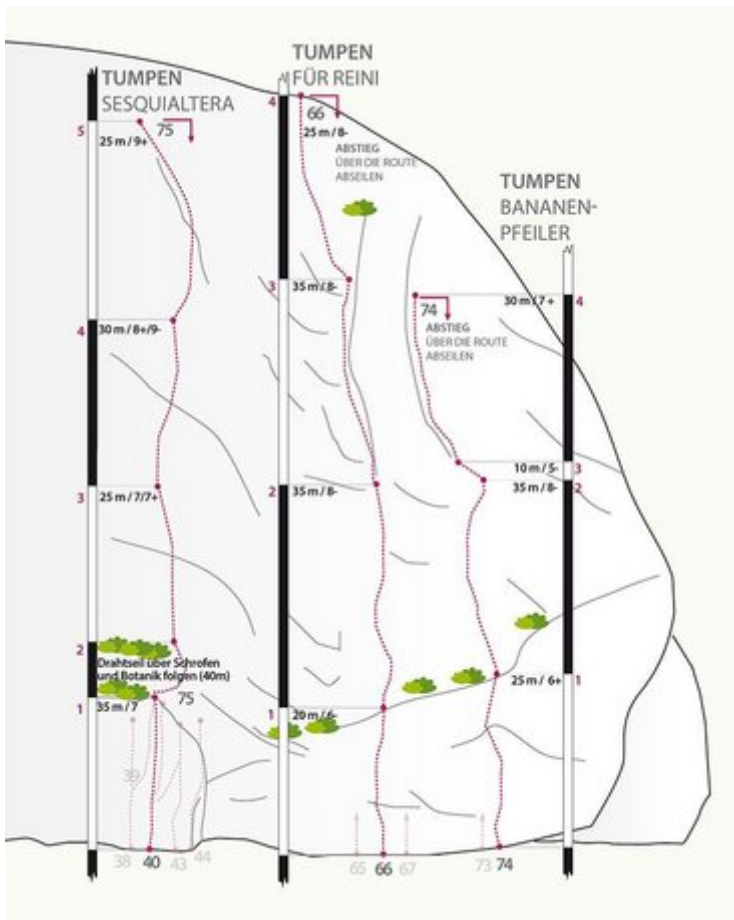

ÖTZTAL - TUMPEN / ENGELSWAND / MS SEKTOR TUMPEN / ENGELSWAND / MS

APPROACH TIME

15 min

Nr.

Name

Grad

Länge

Sesquialtera	?	155 m
Für Reini	?	115 m
Bananenpfeiler	?	110 m

Climbers Paradise Tirol

Climbing and boulder in Tirol online - 15 tourist regions and more than 1.000 climbing possibilites on Climber's Paradise Tirol. All topos in print quality, including detailed information about grades, access and safety.