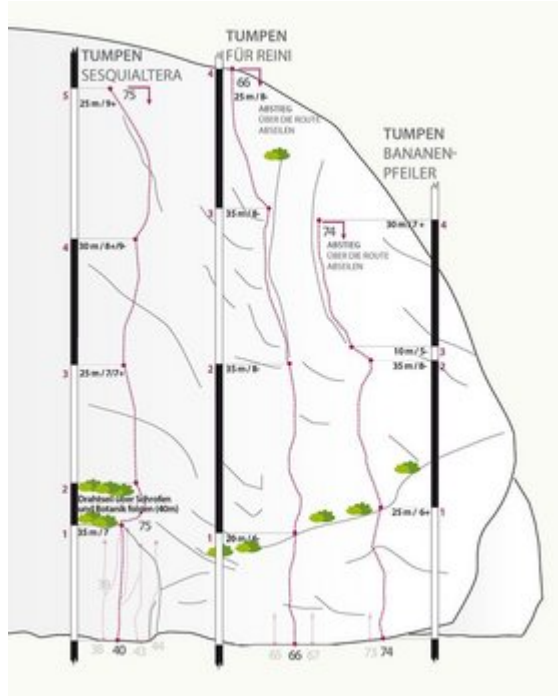

ÖTZTAL - TUMPEN / ENGELSWAND / MS SEKTOR TUMPEN / ENGELSWAND / MS

APPROACH TIME

15 min

Nr.

Name

Grad

Länge

Sesquialtera	?	155 m
Für Reini	?	115 m
Bananenpfeiler	?	110 m

Climbers Paradise Tirol

Climbing and boulder in Tirol online - 15 tourist regions and more than 1.000 climbing possibilites on Climber's Paradise Tirol. All topos in print quality, including detailed information about grades, access and safety.