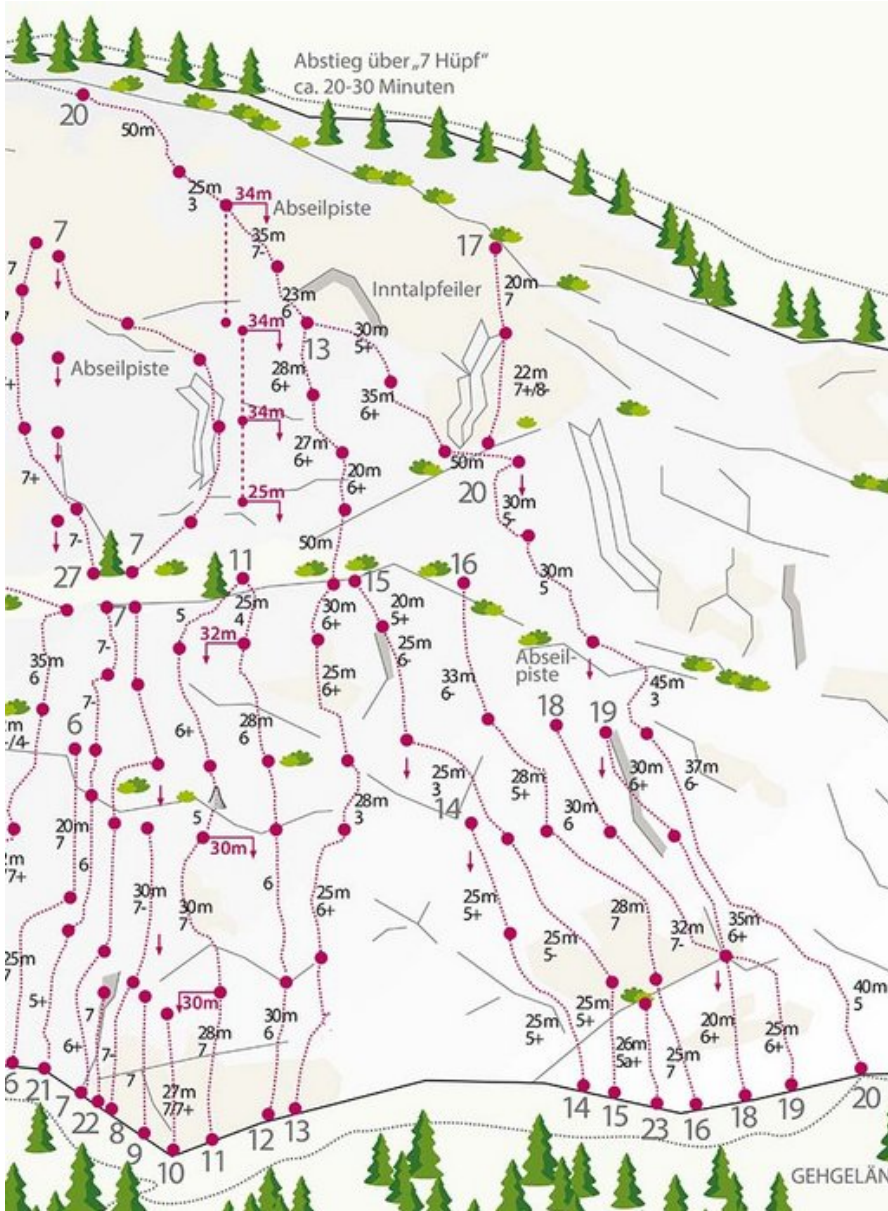

ÖTZTAL - HAIMING / GEIERWAND / MS SEKTOR HAIMING / GEIERWAND / MS

MARIE

Seillänge	Length	Grad
1	26m	5a+

Climbers Paradise Tirol

Climbing and boulder in Tirol online - 15 tourist regions and more than 1.000 climbing possibilities on Climber's Paradise Tirol. All topos in print quality, including detailed information about grades, access and safety.

© Climbers Paradise 2022 - All contents are protected by copyright.