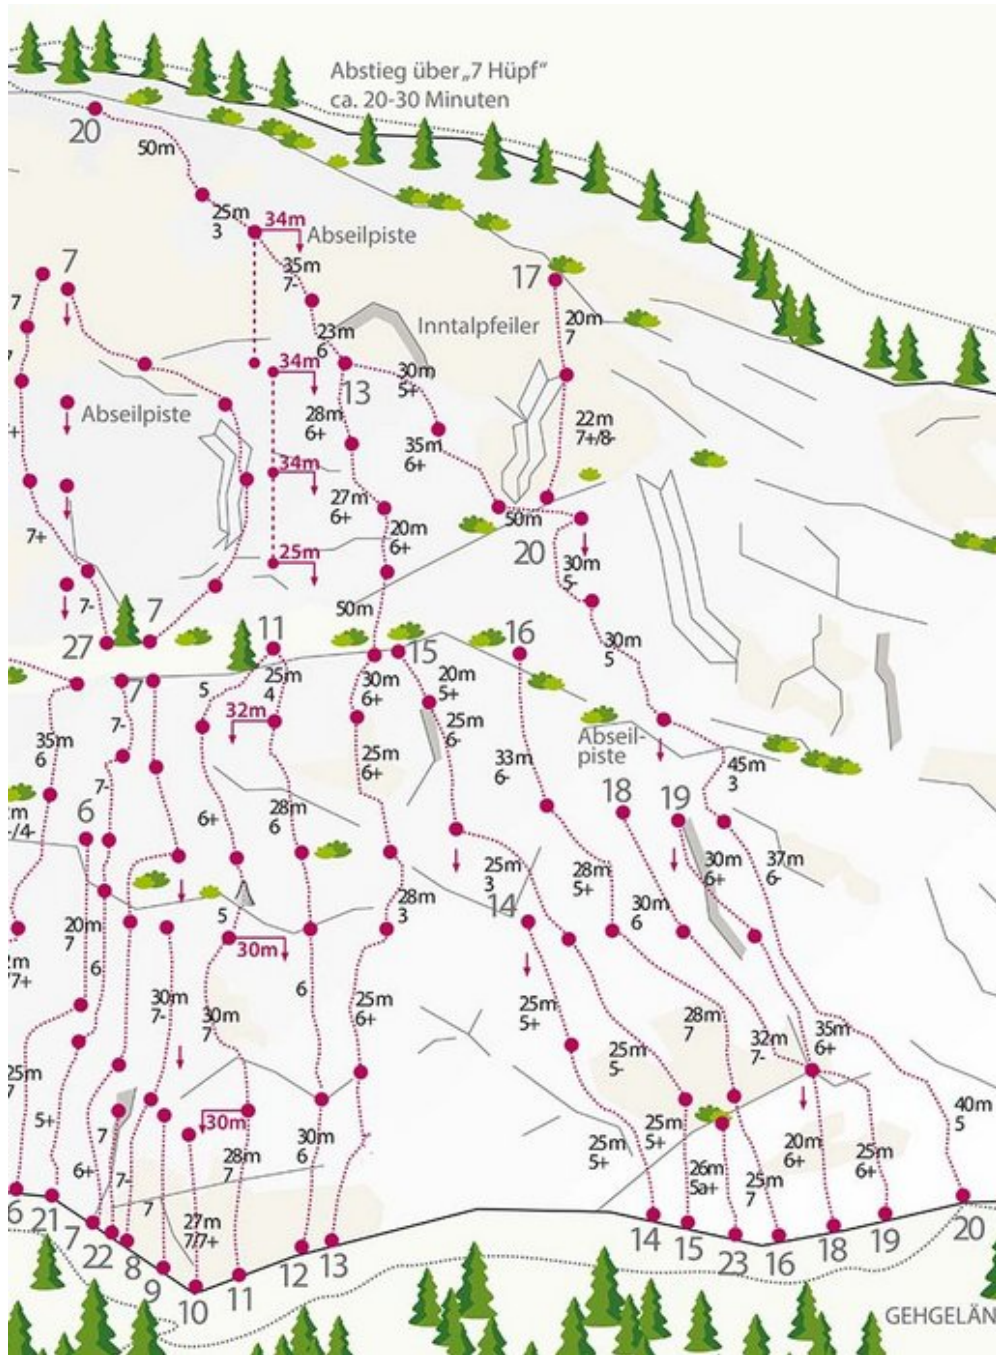

ÖTZTAL - HAIMING / GEIERWAND / MS  
SEKTOR HAIMING / GEIERWAND / MS

GEIERWANDFÜHRE

---

**Seillänge**      **Length**      **Grad**

1                    m                    5a+

2                    m                    5c

3                    m                    6a+

4                    m                    6a+

---

## Climbers Paradise Tirol

Climbing and boulder in Tirol online - 15 tourist regions and more than 1.000 climbing possibilites on Climber's Paradise Tirol. All topos in print quality, including detailed information about grades, access and safety.

© Climbers Paradise 2022 - All contents are protected by copyright.