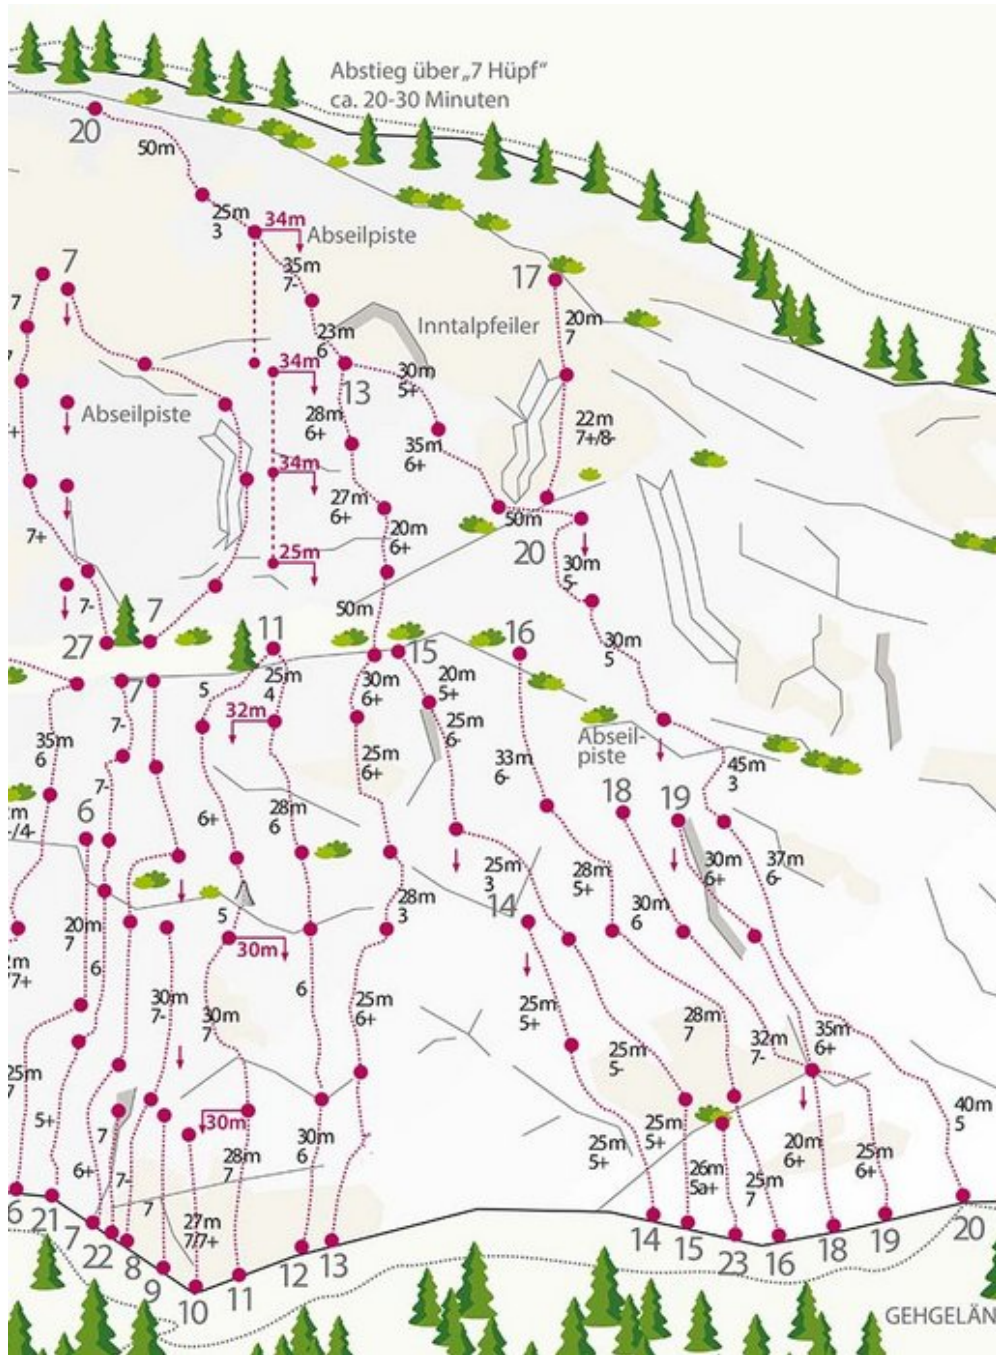

ÖTZTAL - HAIMING / GEIERWAND / MS
SEKTOR HAIMING / GEIERWAND / MS

BLOCK BASTA 6A+

Seillänge	Length	Grad
1	20m	6a
2	32m	6a+
3	30m	5c

Climbers Paradise Tirol

Climbing and boulder in Tirol online - 15 tourist regions and more than 1.000 climbing possibilites on Climber's Paradise Tirol. All topos in print quality, including detailed information about grades, access and safety.

© Climbers Paradise 2022 - All contents are protected by copyright.