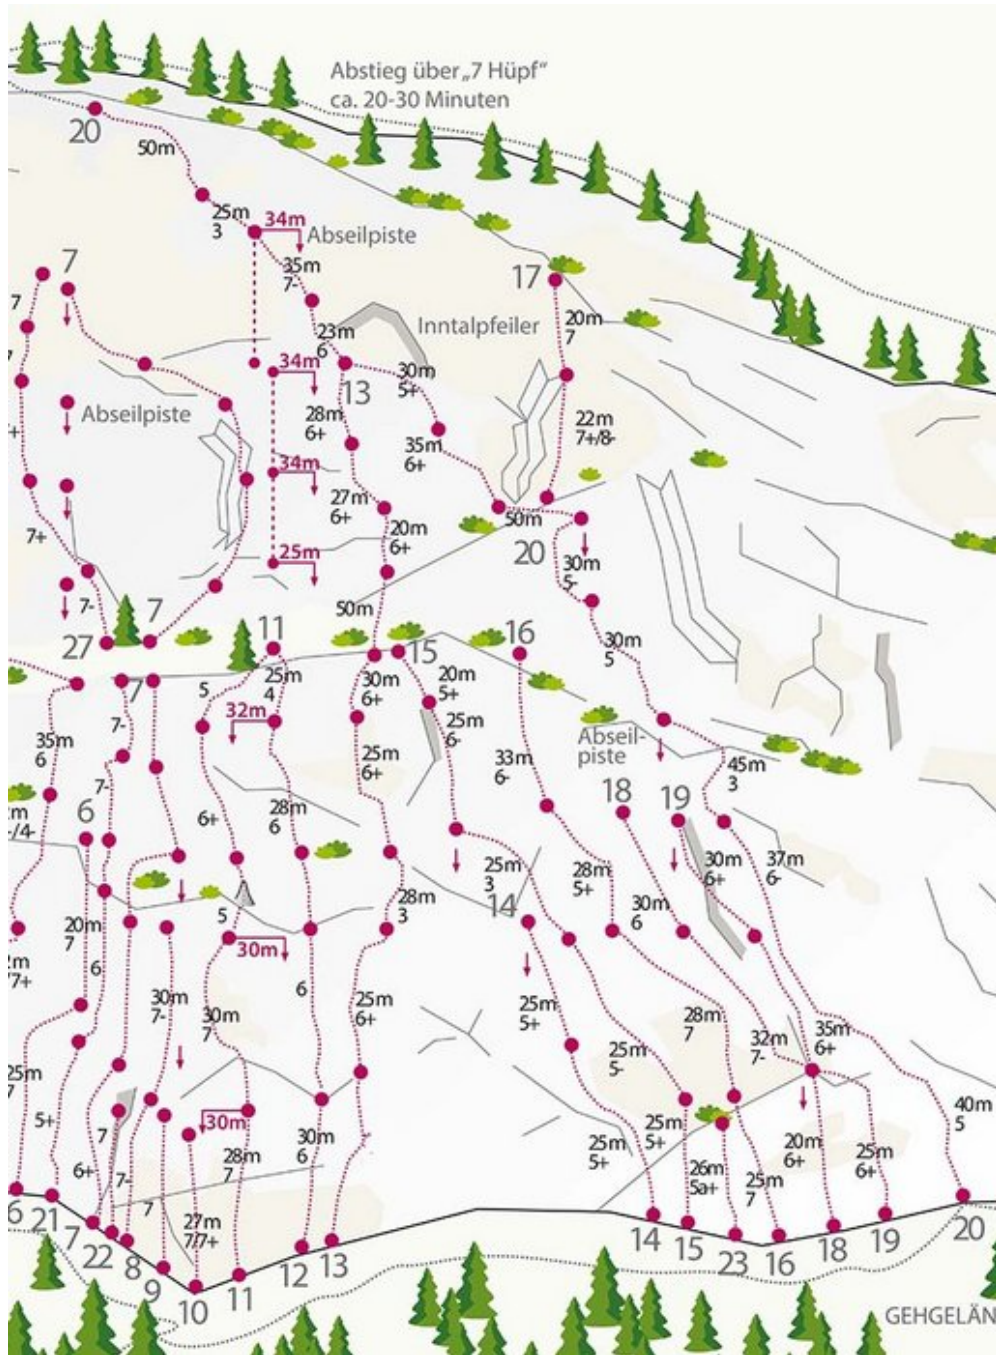

ÖTZTAL - HAIMING / GEIERWAND / MS
SEKTOR HAIMING / GEIERWAND / MS

BOLERO 6A+

Seillänge	Length	Grad
-----------	--------	------

1	27m	6a+
---	-----	-----

2	30m	6a+
---	-----	-----

Climbers Paradise Tirol

Climbing and boulder in Tirol online - 15 tourist regions and more than 1.000 climbing possibilites on Climber's Paradise Tirol. All topos in print quality, including detailed information about grades, access and safety.

© Climbers Paradise 2022 - All contents are protected by copyright.