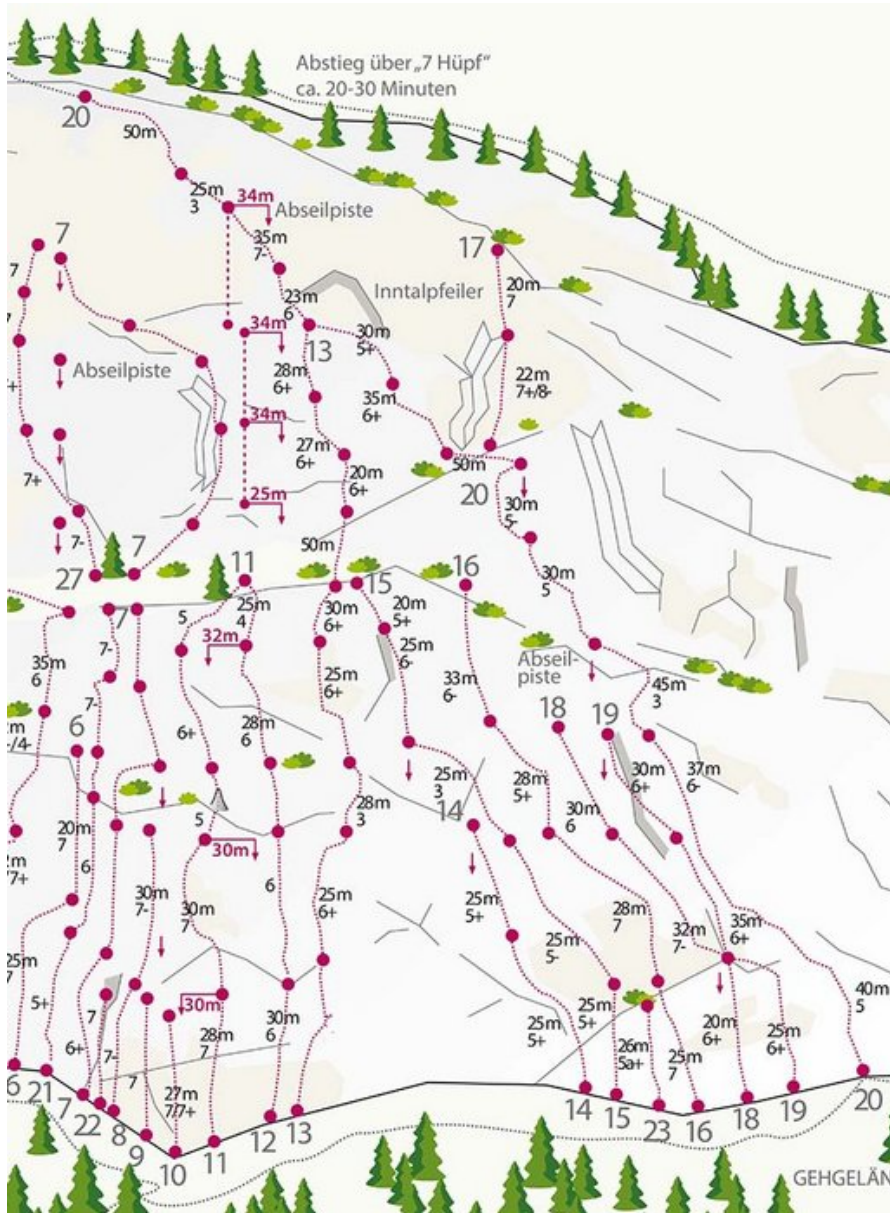

ÖTZTAL - HAIMING / GEIERWAND / MS  
SEKTOR HAIMING / GEIERWAND / MS

LAMBADA 6B

Seillänge	Length	Grad
1	27m	6b+

Climbers Paradise Tirol

Climbing and boulder in Tirol online - 15 tourist regions and more than 1.000 climbing possibilities on Climber's Paradise Tirol. All topos in print quality, including detailed information about grades, access and safety.

© Climbers Paradise 2022 - All contents are protected by copyright.