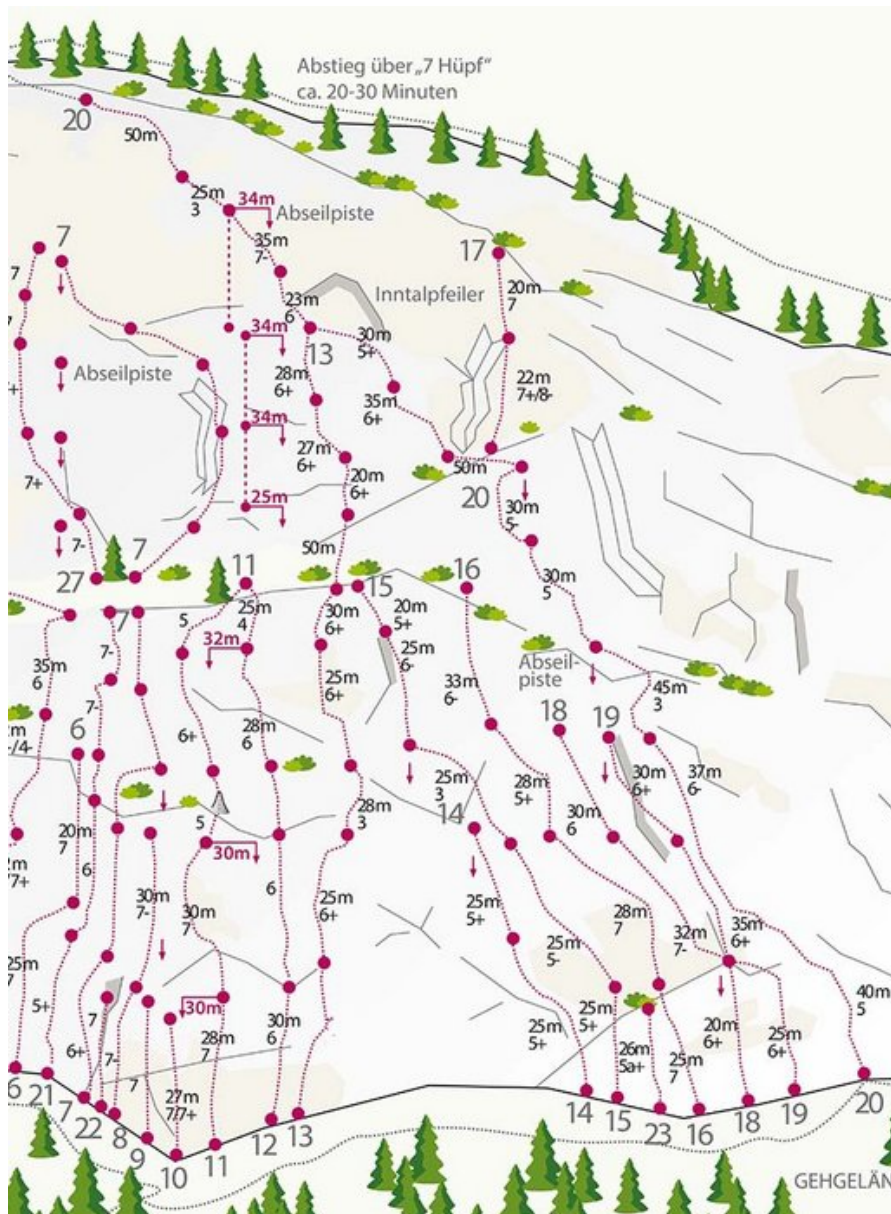

ÖTZTAL - HAIMING / GEIERWAND / MS
SEKTOR HAIMING / GEIERWAND / MS

COPACABANA 5A+

Seillänge	Length	Grad
1	25m	5a+
2	25m	5a+

Climbers Paradise Tirol

Climbing and boulder in Tirol online - 15 tourist regions and more than 1.000 climbing possibilities on Climber's Paradise Tirol. All topos in print quality, including detailed information about grades, access and safety.

© Climbers Paradise 2022 - All contents are protected by copyright.