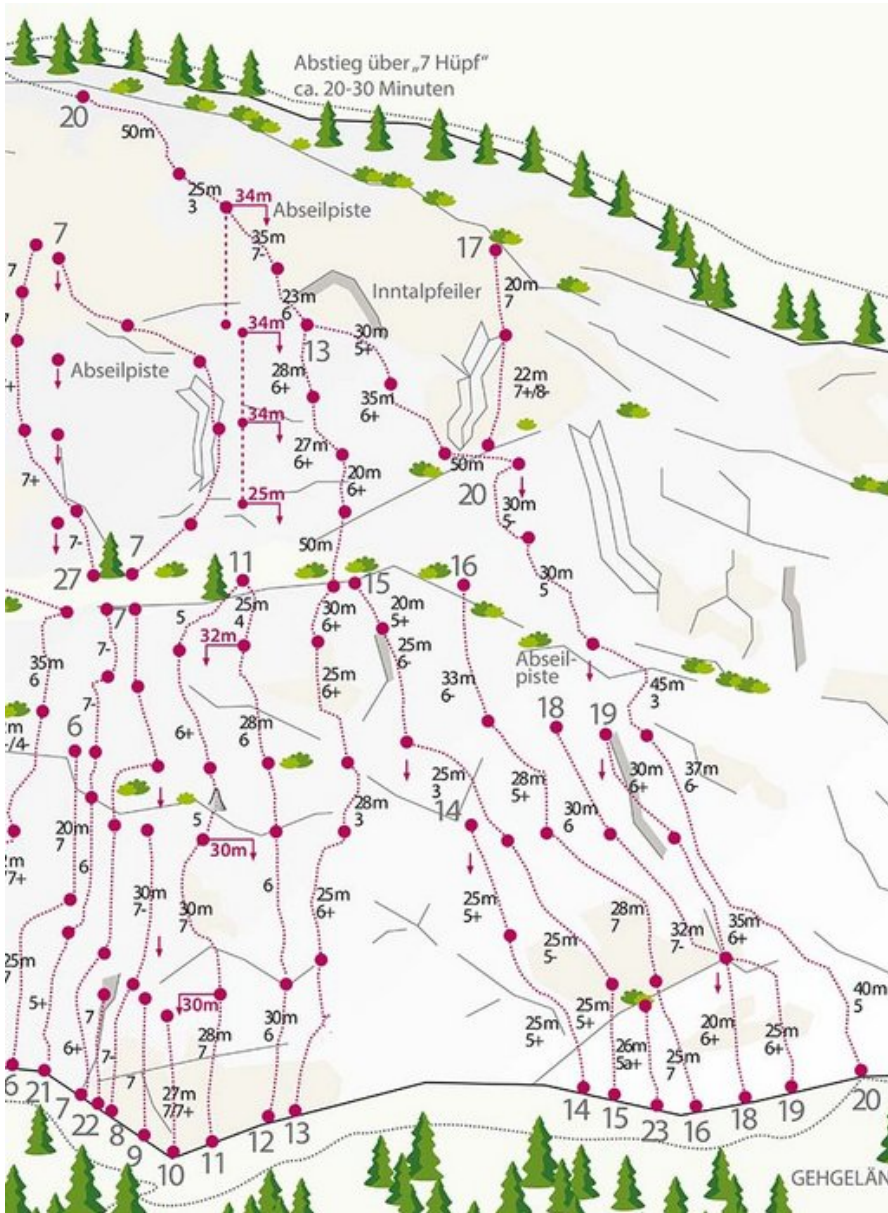

ÖTZTAL - HAIMING / GEIERWAND / MS
SEKTOR HAIMING / GEIERWAND / MS

DIE FLAMME DES SÜDENS 6A

| Seillänge | Length | Grad |
|-----------|--------|------|
| 1 | 25m | 6a |
| 2 | 15m | 6a |
| 3 | 15m | 6a |
| 4 | 30m | 6a |

Climbers Paradise Tirol

Climbing and boulder in Tirol online - 15 tourist regions and more than 1.000 climbing possibilities on Climber's Paradise Tirol. All topos in print quality, including detailed information about grades, access and safety.