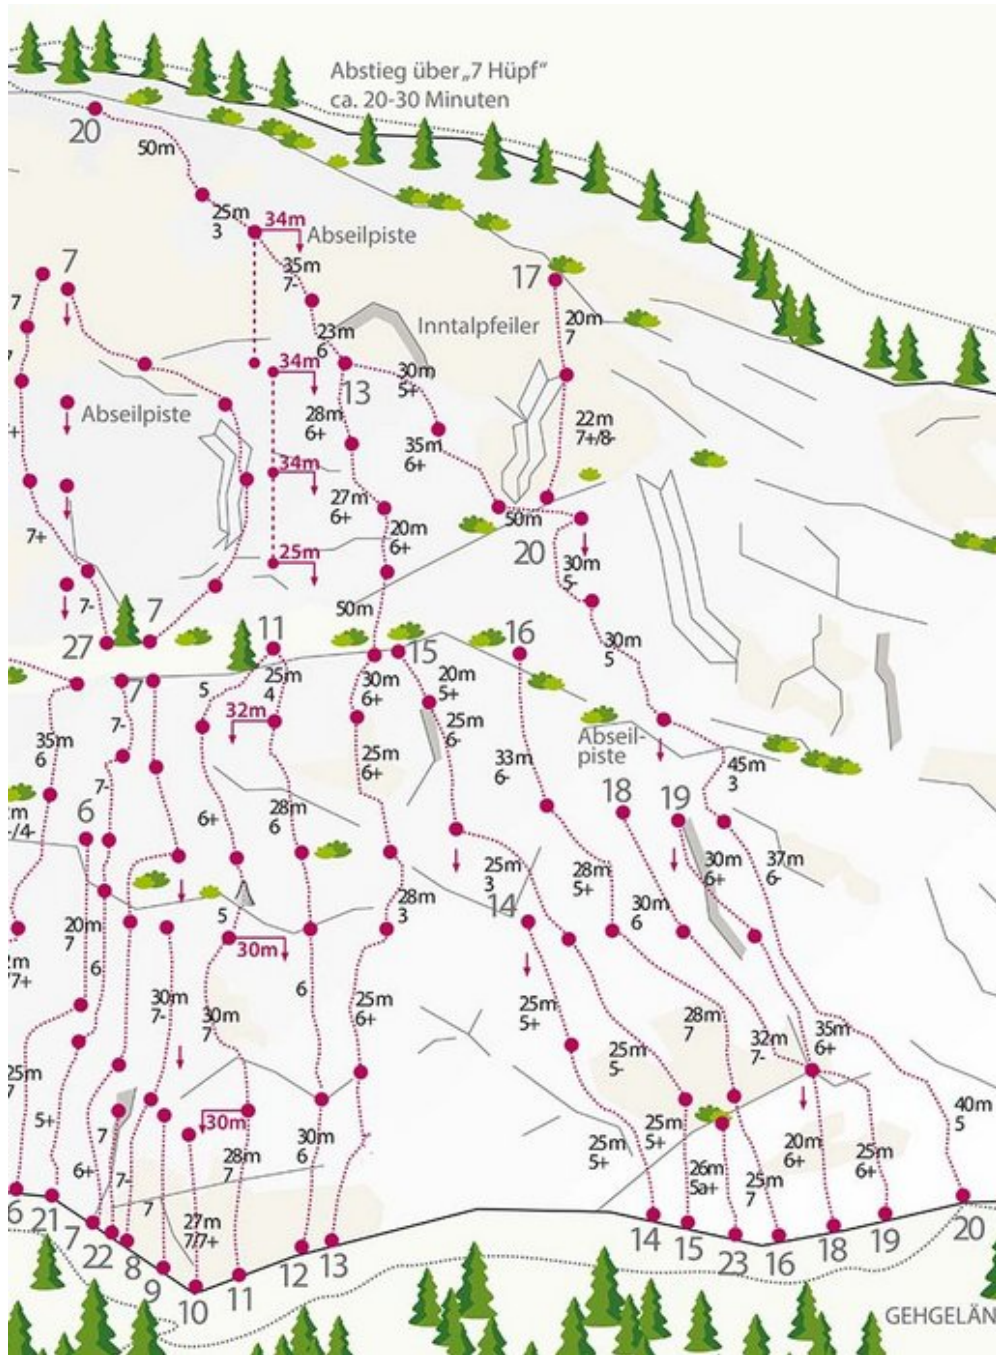

ÖTZTAL - HAIMING / GEIERWAND / MS
SEKTOR HAIMING / GEIERWAND / MS

SPIESSRUTENLAUF 6B+

Seillänge

Length

Grad

1	27m	6b+
---	-----	-----

Climbers Paradise Tirol

Climbing and boulder in Tirol online - 15 tourist regions and more than 1.000 climbing possibilites on Climber's Paradise Tirol. All topos in print quality, including detailed information about grades, access and safety.

© Climbers Paradise 2022 - All contents are protected by copyright.