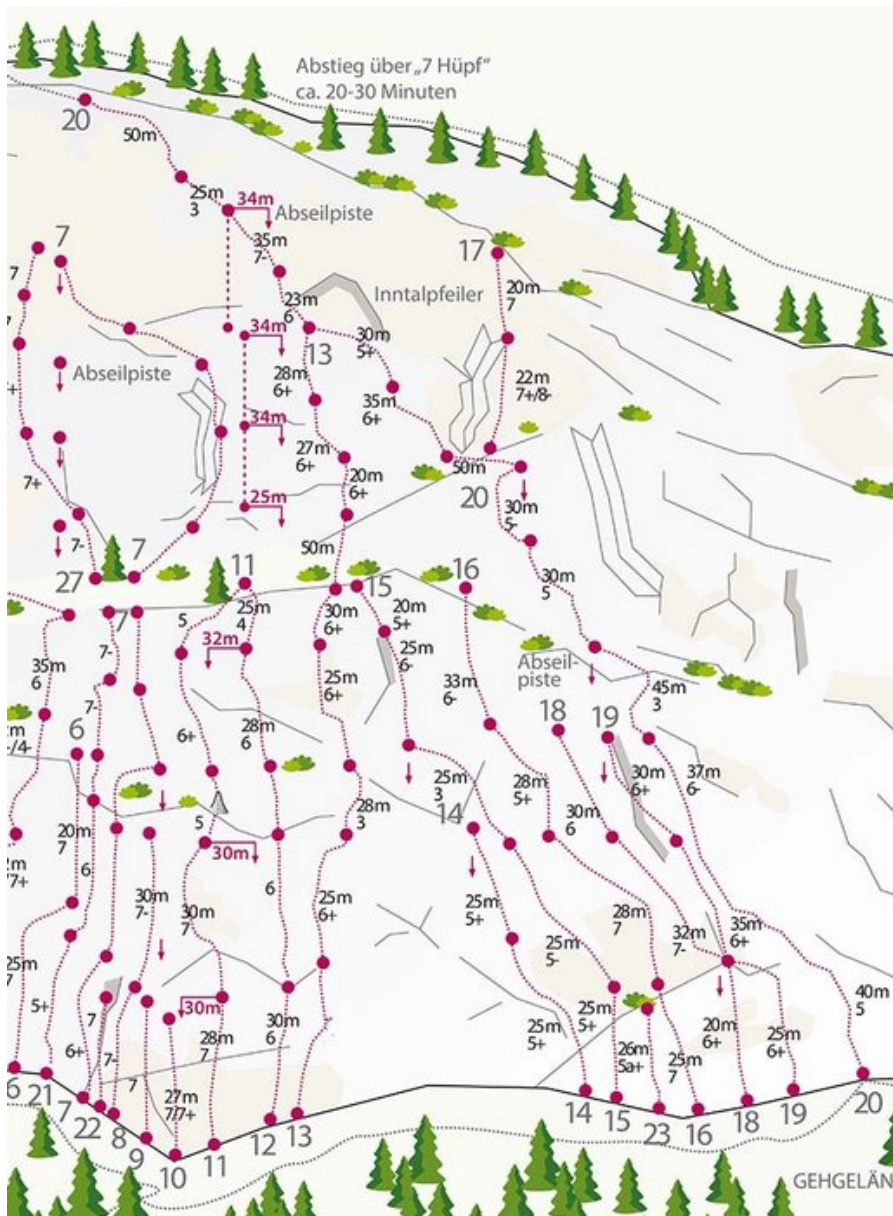

ÖTZTAL - HAIMING / GEIERWAND / MS
SEKTOR HAIMING / GEIERWAND / MS

KOLLERWEG 5B

Seillänge	Length	Grad
1	25m	5a+
2	25m	4c
3	25m	5b
4	25m	5a+

Climbers Paradise Tirol

Climbing and boulder in Tirol online - 15 tourist regions and more than 1.000 climbing possibilities on Climber's Paradise Tirol. All topos in print quality, including detailed information about grades, access and safety.

© Climbers Paradise 2022 - All contents are protected by copyright.