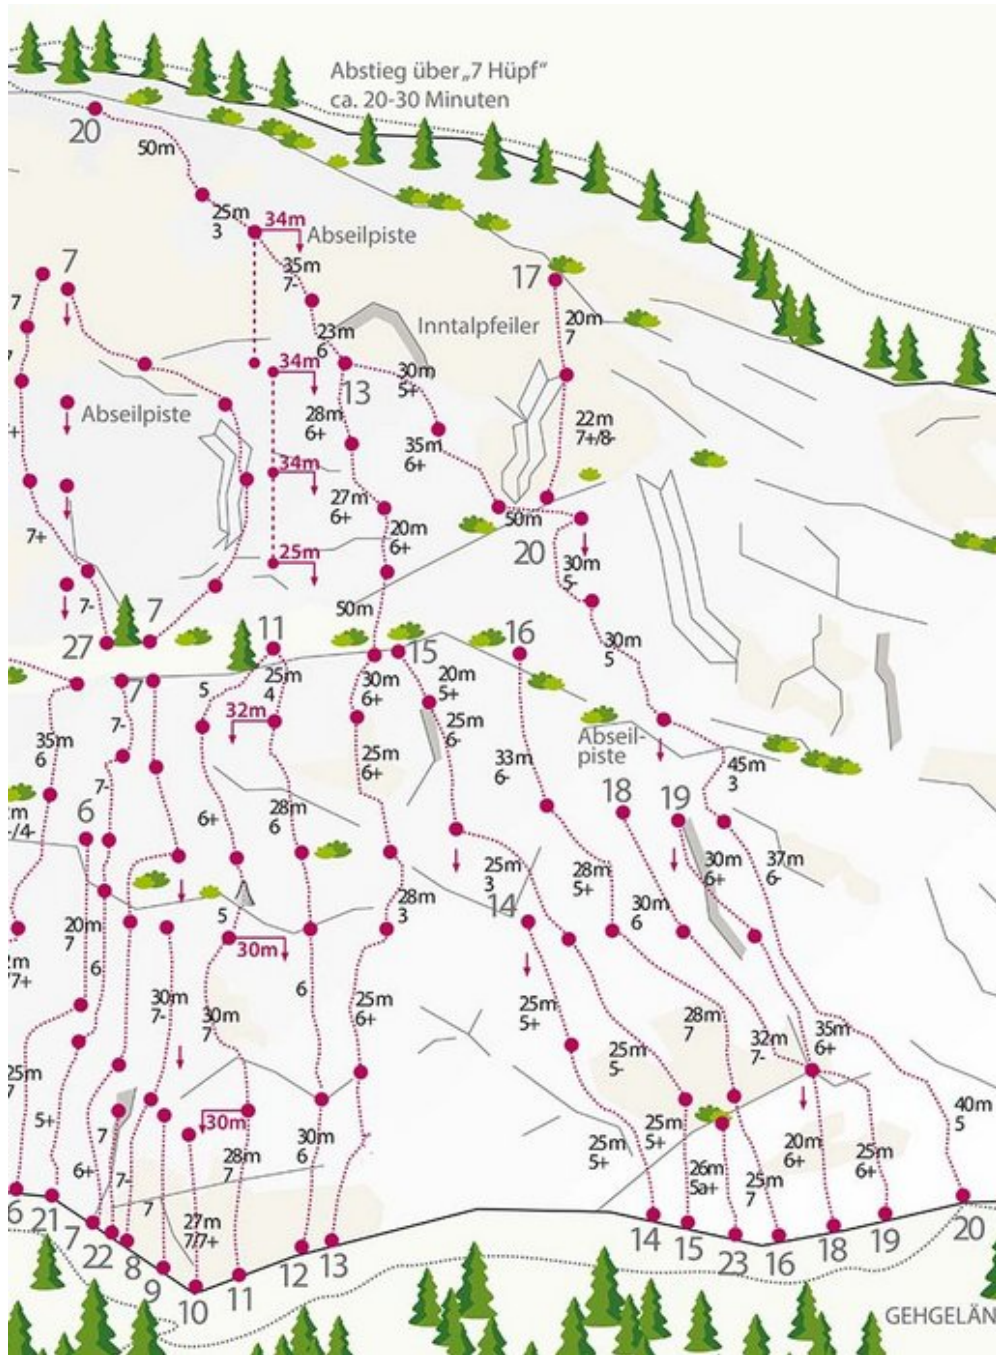

ÖTZTAL - HAIMING / GEIERWAND / MS
SEKTOR HAIMING / GEIERWAND / MS

PFEILERVERSCHNEIDUNG 6C+

Seillänge	Length	Grad
1	22m	6c+
2	20m	6b

Climbers Paradise Tirol

Climbing and boulder in Tirol online - 15 tourist regions and more than 1.000 climbing possibilites on Climber's Paradise Tirol. All topos in print quality, including detailed information about grades, access and safety.

© Climbers Paradise 2022 - All contents are protected by copyright.