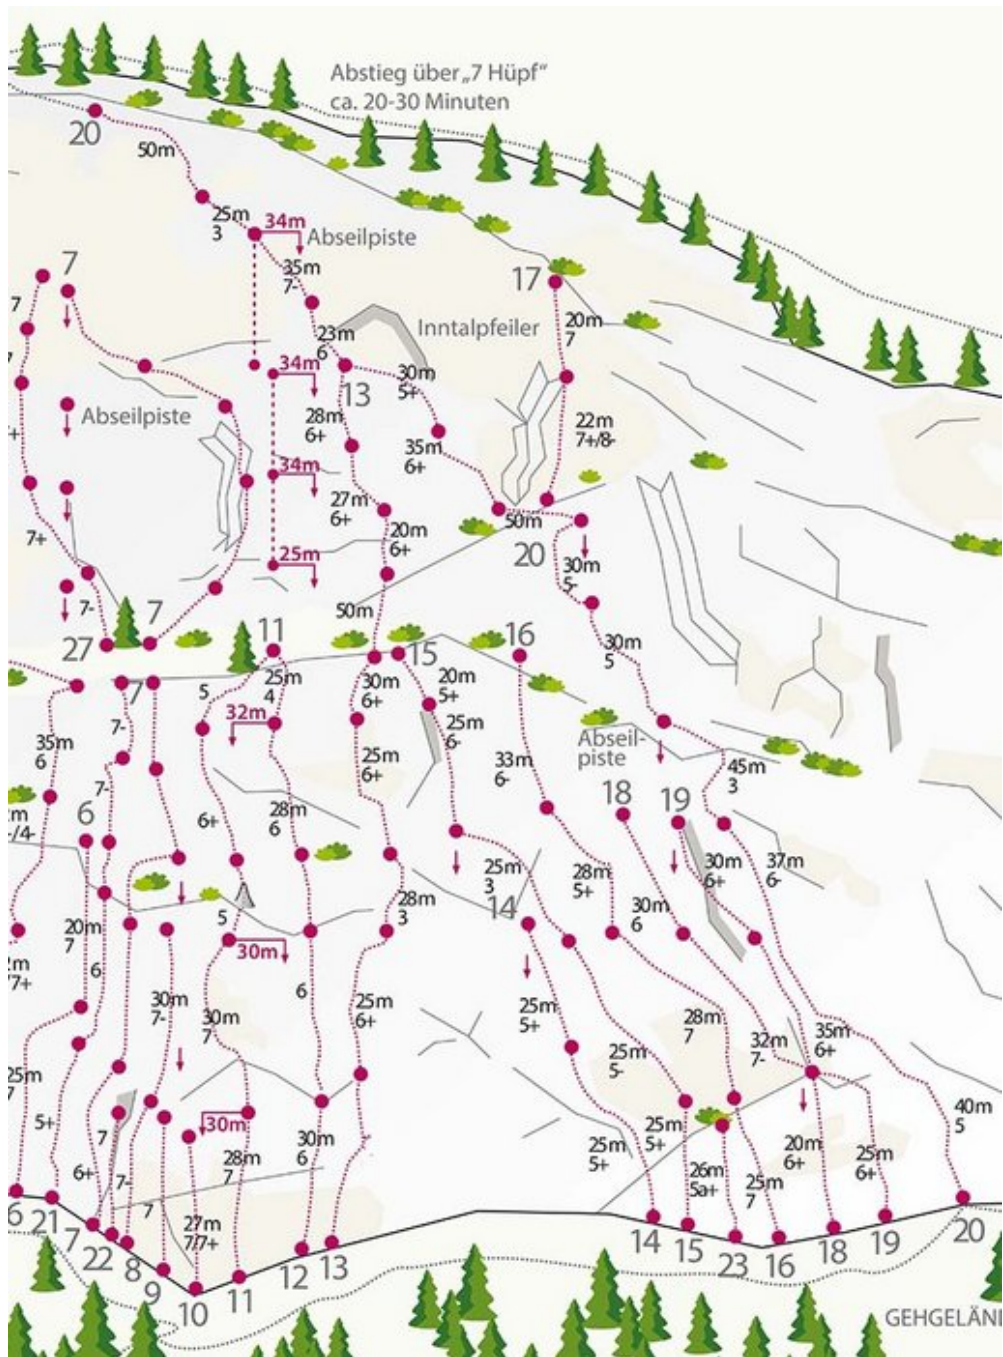

ÖTZTAL - HAIMING / GEIERWAND / MS
SEKTOR HAIMING / GEIERWAND / MS

INNTALSYNFFONIE 6A+

| Seillänge | Length | Grad |
|-----------|--------|------|
| 1 | 30m | 6a |
| 2 | 30m | 5a |
| 3 | 20m | 3b |
| 4 | 25m | 6a |
| 5 | 20m | 5a+ |
| 6 | 28m | 5c |
| 7 | 27m | 6a+ |
| 8 | 35m | 5c |
| 9 | 26m | 5a+ |

Climbers Paradise Tirol

Climbing and boulder in Tirol online - 15 tourist regions and more than 1.000 climbing possibilites on Climber's Paradise Tirol. All topos in print quality, including detailed information about grades, access and safety.

© Climbers Paradise 2022 - All contents are protected by copyright.