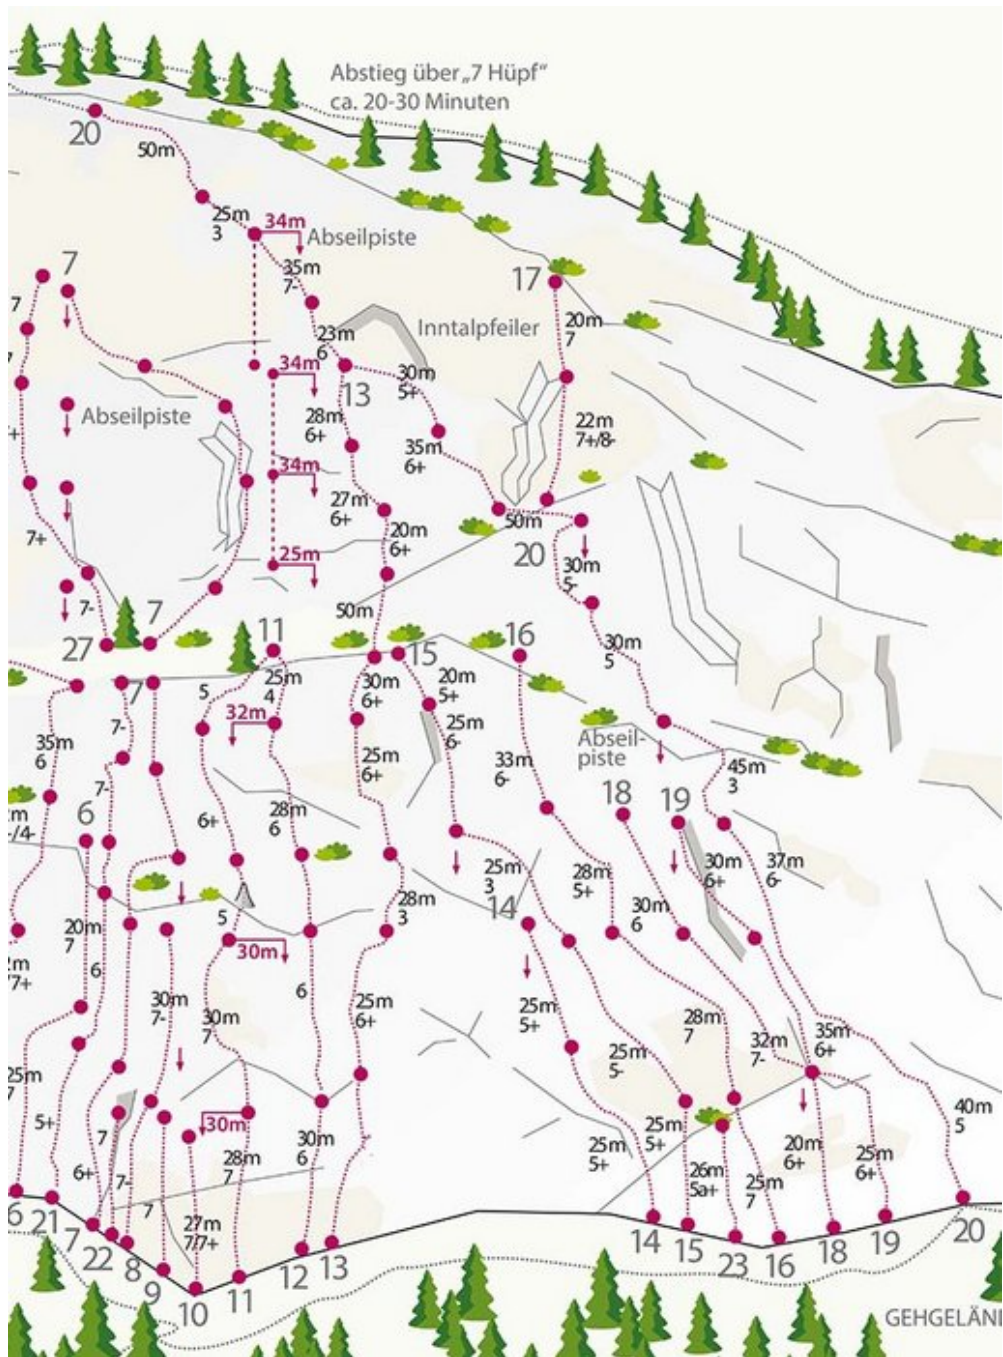

ÖTZTAL - HAIMING / GEIERWAND / MS  
SEKTOR HAIMING / GEIERWAND / MS

SUNSET BOULEVARD 6A

---

Seillänge	Length	Grad
1	28m	5c
2	25m	6a
3	28m	3a
4	25m	6a
5	30m	6a
6	20m	6a
7	20m	6a
8	28m	6a

## **BASIC INFORMATION**

Die Tour mündet nach 185 Meter in die Route Alhambra.

---

### **Climbers Paradise Tirol**

Climbing and boulder in Tirol online - 15 tourist regions and more than 1.000 climbing possibilites on Climber's Paradise Tirol. All topos in print quality, including detailed information about grades, access and safety.

© Climbers Paradise 2022 - All contents are protected by copyright.