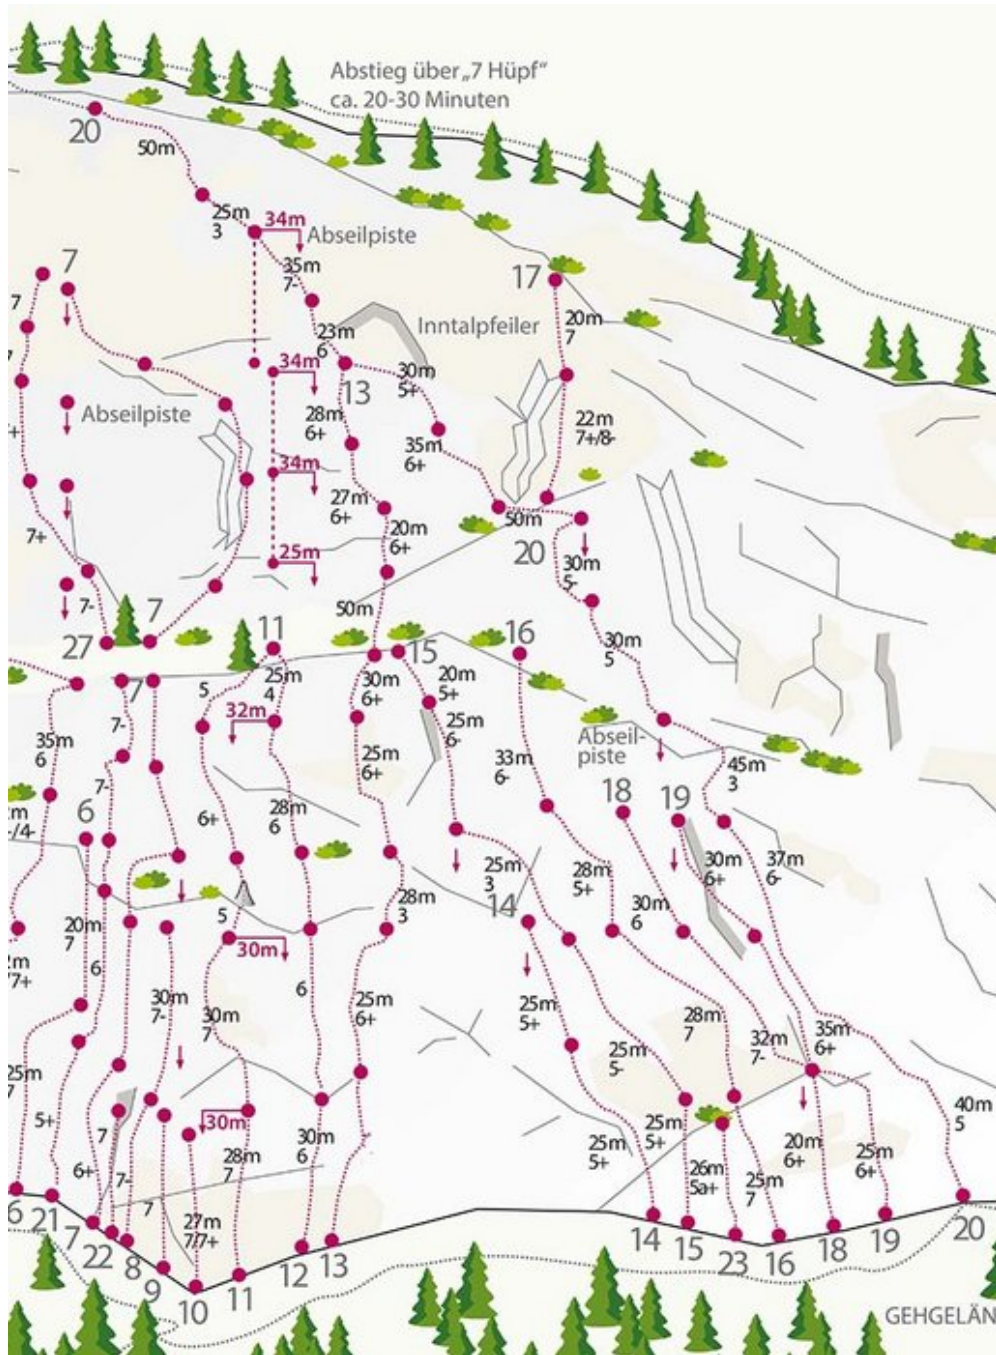

ÖTZTAL - HAIMING / GEIERWAND / MS
SEKTOR HAIMING / GEIERWAND / MS

PRETTY WOMAN 6B

Seillänge	Length	Grad
1	28m	6b
2	30m	6b
3	27m	5a
4	28m	6a
5	25m	5a

Climbers Paradise Tirol

Climbing and boulder in Tirol online - 15 tourist regions and more than 1.000 climbing possibilites on Climber's Paradise Tirol. All topos in print quality, including detailed information about grades, access and safety.

© Climbers Paradise 2022 - All contents are protected by copyright.