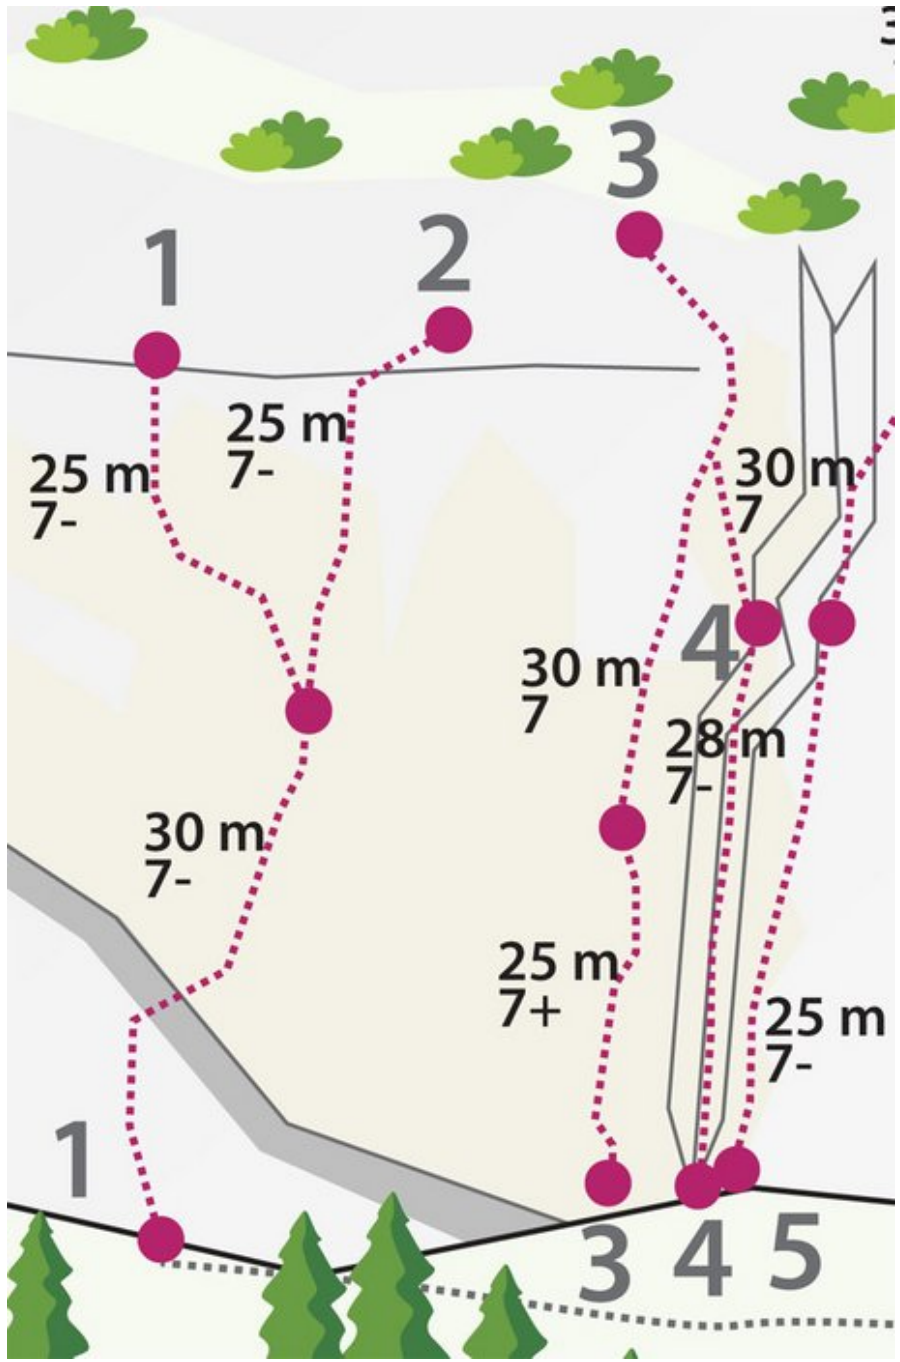

ÖTZTAL - HAIMING / GEIERWAND / MS
SEKTOR HAIMING / GEIERWAND / MS

NUSSKNACKER 6B+

Seillänge	Length	Grad
1	25m	6b+
2	30m	6b

Climbers Paradise Tirol

Climbing and boulder in Tirol online - 15 tourist regions and more than 1.000 climbing possibilites on Climber's Paradise Tirol. All topos in print quality, including detailed information about grades, access and safety.