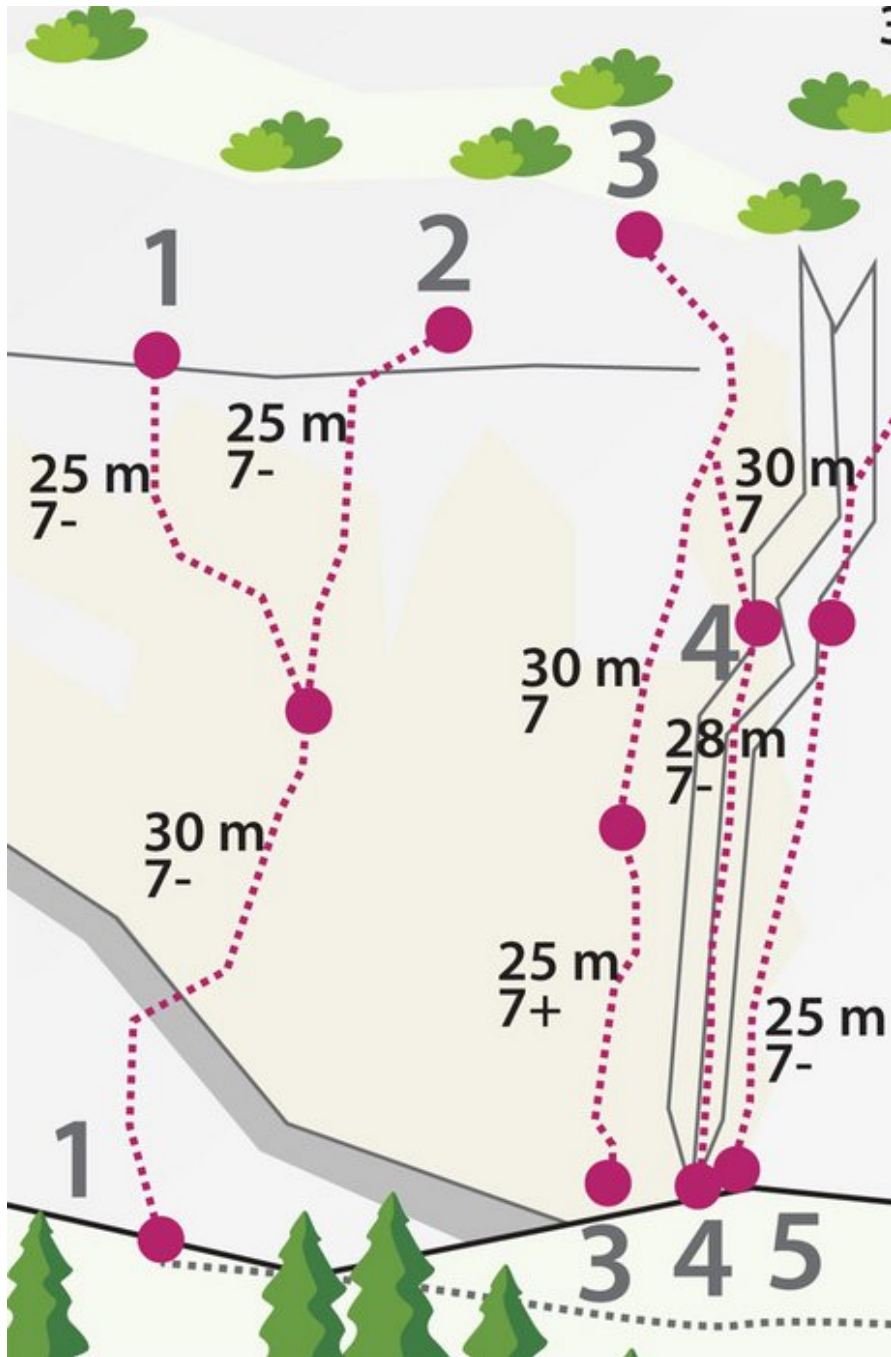

ÖTZTAL - HAIMING / GEIERWAND / MS
SEKTOR HAIMING / GEIERWAND / MS

KORKENZIEHER 6A+

Seillänge	Length	Grad
1	30m	6a+
2	25m	6a+

Climbers Paradise Tirol

Climbing and boulder in Tirol online - 15 tourist regions and more than 1.000 climbing possibilites on Climber's Paradise Tirol. All topos in print quality, including detailed information about grades, access and safety.