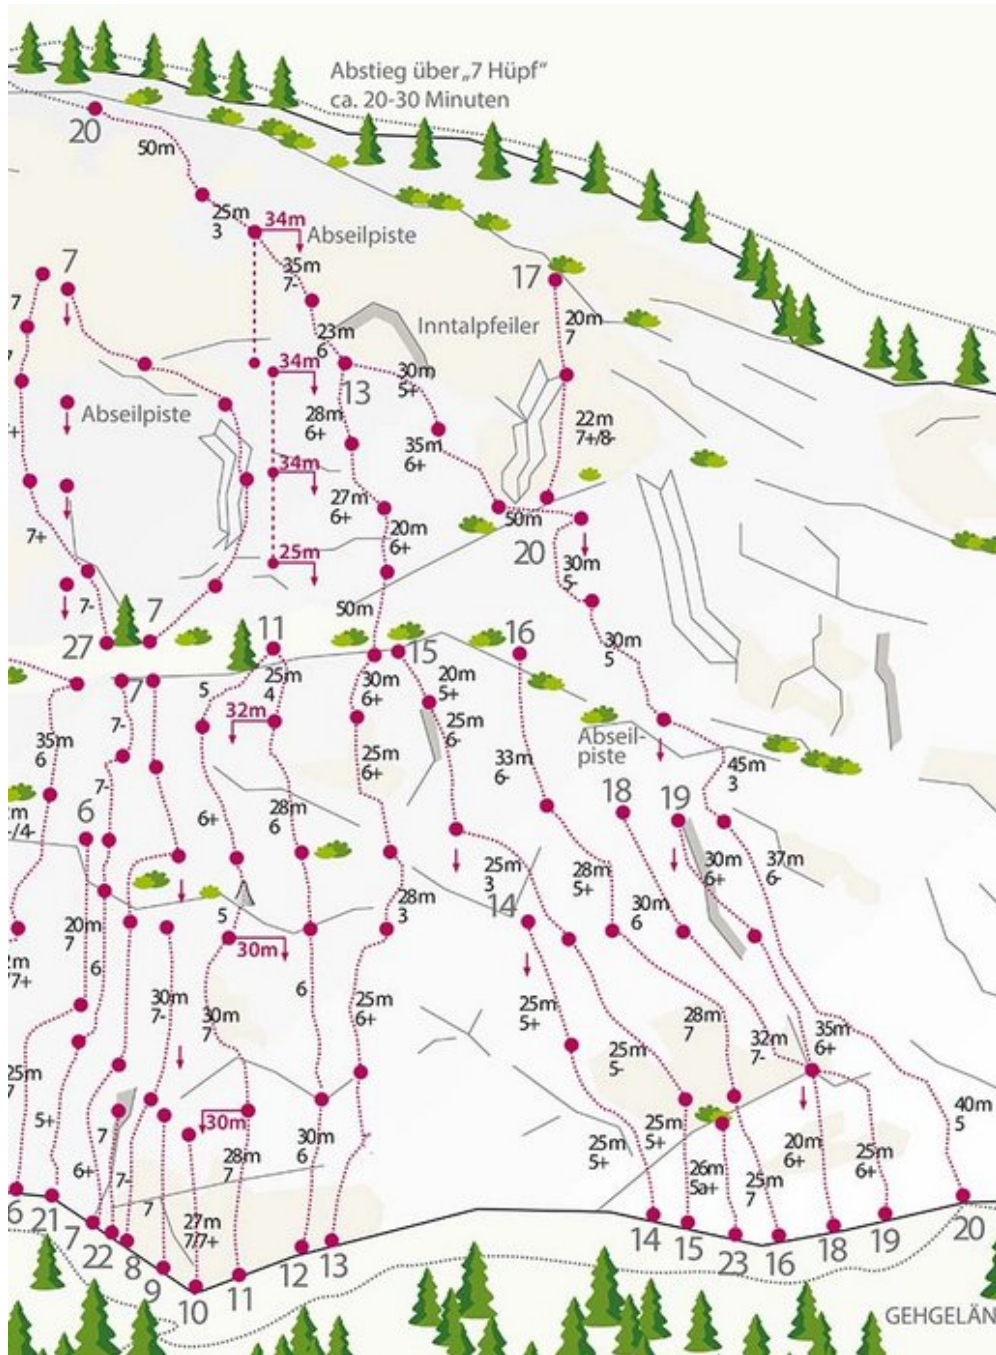

ÖTZTAL - HAIMING / GEIERWAND / MS  
SEKTOR HAIMING / GEIERWAND / MS

LISA 5C

---

**Seillänge**

**Length**

**Grad**

1	30m	5c
2	m	5c

---

## Climbers Paradise Tirol

Climbing and boulder in Tirol online - 15 tourist regions and more than 1.000 climbing possibilites on Climber's Paradise Tirol. All topos in print quality, including detailed information about grades, access and safety.

© Climbers Paradise 2022 - All contents are protected by copyright.