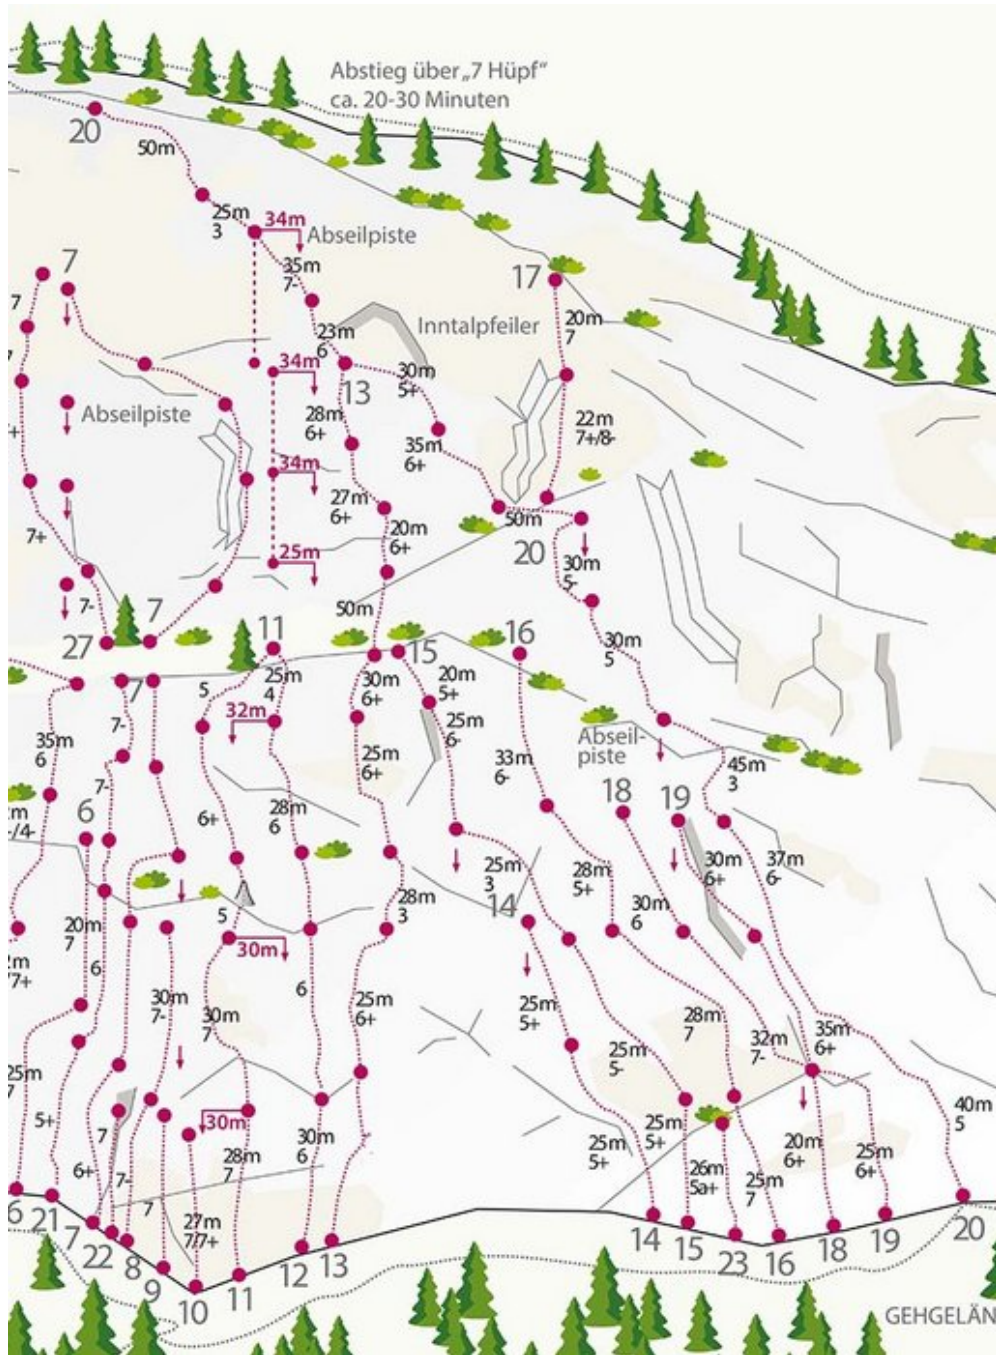

ÖTZTAL - HAIMING / GEIERWAND / MS
SEKTOR HAIMING / GEIERWAND / MS

HELGA LINE 6B

Seillänge

Length

Grad

1

25m

6b

2

20m

6b

Climbers Paradise Tirol

Climbing and boulder in Tirol online - 15 tourist regions and more than 1.000 climbing possibilites on Climber's Paradise Tirol. All topos in print quality, including detailed information about grades, access and safety.

© Climbers Paradise 2022 - All contents are protected by copyright.