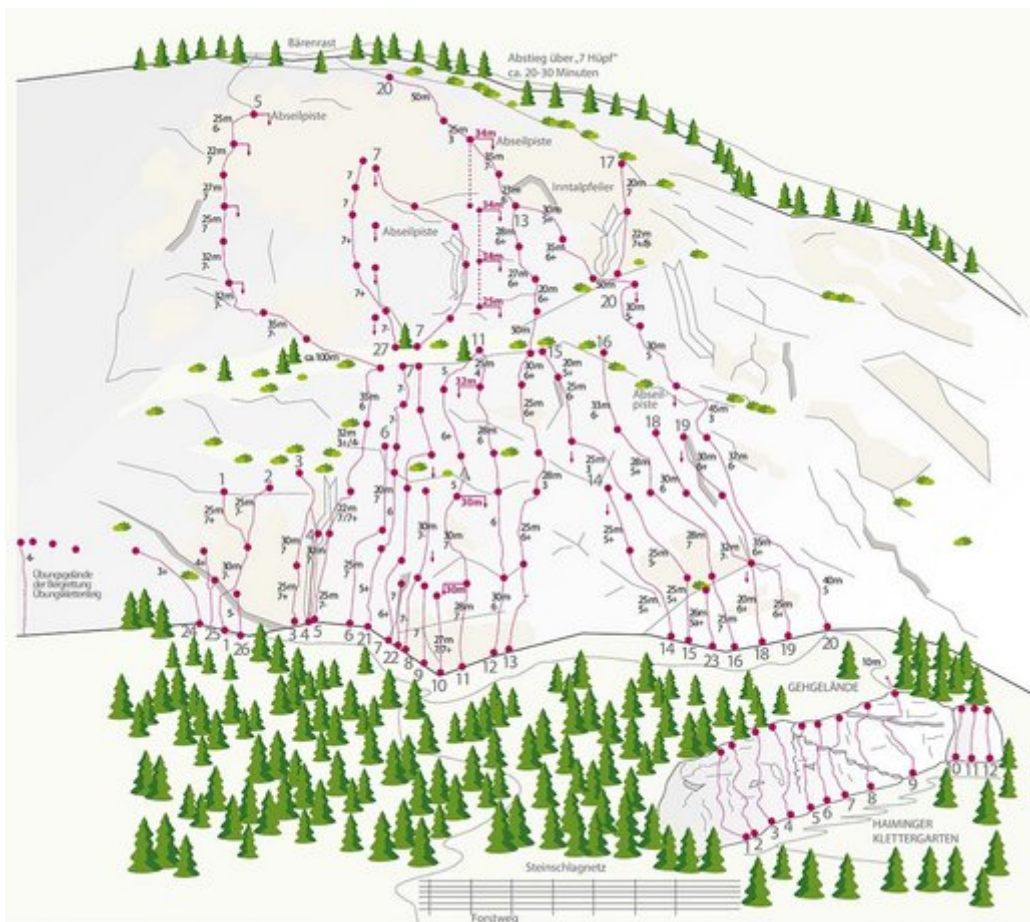

# ÖTZTAL - HAIMING / GEIERWAND / MS SEKTOR HAIMING / GEIERWAND / MS

## APPROACH TIME

20 min - 20 min

Nr.	Name	Grad	Länge
	Catwalk 6b		58 m
	Helga Line 6b		45 m
	Lisa 5c		30 m

Reefrock 6a+		55 m
Korkenzieher 6a+		55 m
Nussknacker 6b+		55 m
Nebraska 6b+	3+ bis 7+	312 m
Pretty Woman 6b		138 m
Sunset Boulevard 6a		204 m
Alhambra 6a+	3 bis 7-	430 m
Inntalsynfonie 6a+	?	241 m
Dancingstar 6b	?	114 m
Pfeilerverschneidung 6c+	?	42 m
Kollerweg 5b	?	100 m
Spießrutenlauf 6b+	?	27 m
Die Flamme des Südens 6a	?	85 m
Copacabana 5a+	?	50 m
Lambada 6b	?	27 m
Bolero 6a+	?	57 m
Block Basta 6a+	?	82 m
Geierwandföhre		
Marie		26 m
Im Auge des Geiers		
Sunny Boy		70 m

## Climbers Paradise Tirol

Climbing and boulder in Tirol online - 15 tourist regions and more than 1.000 climbing possibilities on Climber's Paradise Tirol. All topos in print quality, including detailed information about grades, access and safety.

© Climbers Paradise 2022 - All contents are protected by copyright.