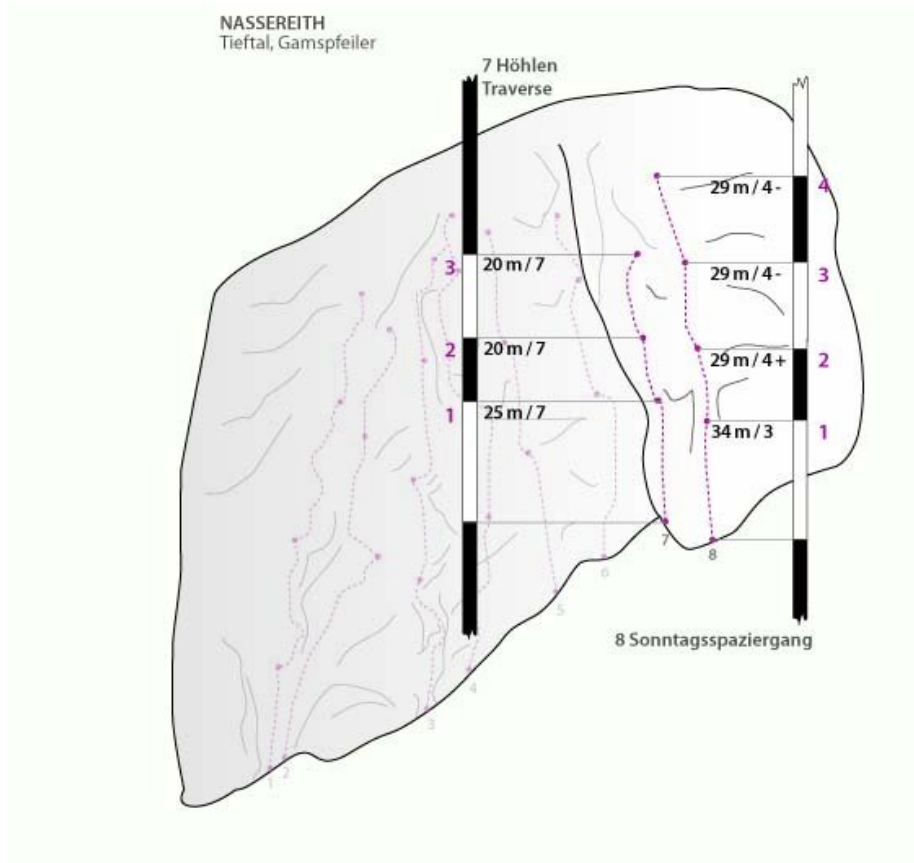

REGION IMST - NASSEREITH - TIEFTAL  
SEKTOR GAMSPFEILER

SONNTAGSSPAZIERGANG

Seillänge	Length	Grad
1	32m	3a
2	22m	3b
3	20m	3b
4	25m	4a

Climbers Paradise Tirol

Climbing and boulder in Tirol online - 15 tourist regions and more than 1.000 climbing possibilities on Climber's Paradise Tirol. All topos in print quality, including detailed information about grades, access and safety.