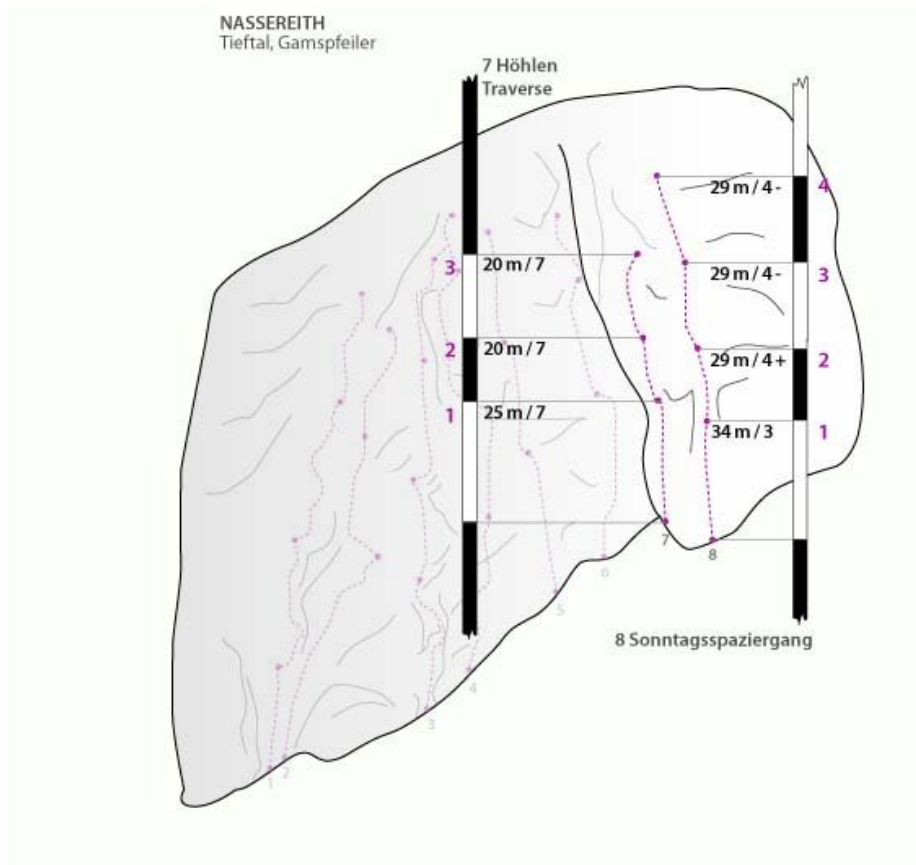

REGION IMST - NASSEREITH - TIEFTAL
SEKTOR GAMSPFEILER

HÖHLEN TRAVERSE

Seillänge	Length	Grad
1	25m	6b/6b+
2	20m	6b/6b+
3	20m	6b/6b+

Climbers Paradise Tirol

Climbing and boulder in Tirol online - 15 tourist regions and more than 1.000 climbing possibilities on Climber's Paradise Tirol. All topos in print quality, including detailed information about grades, access and safety.