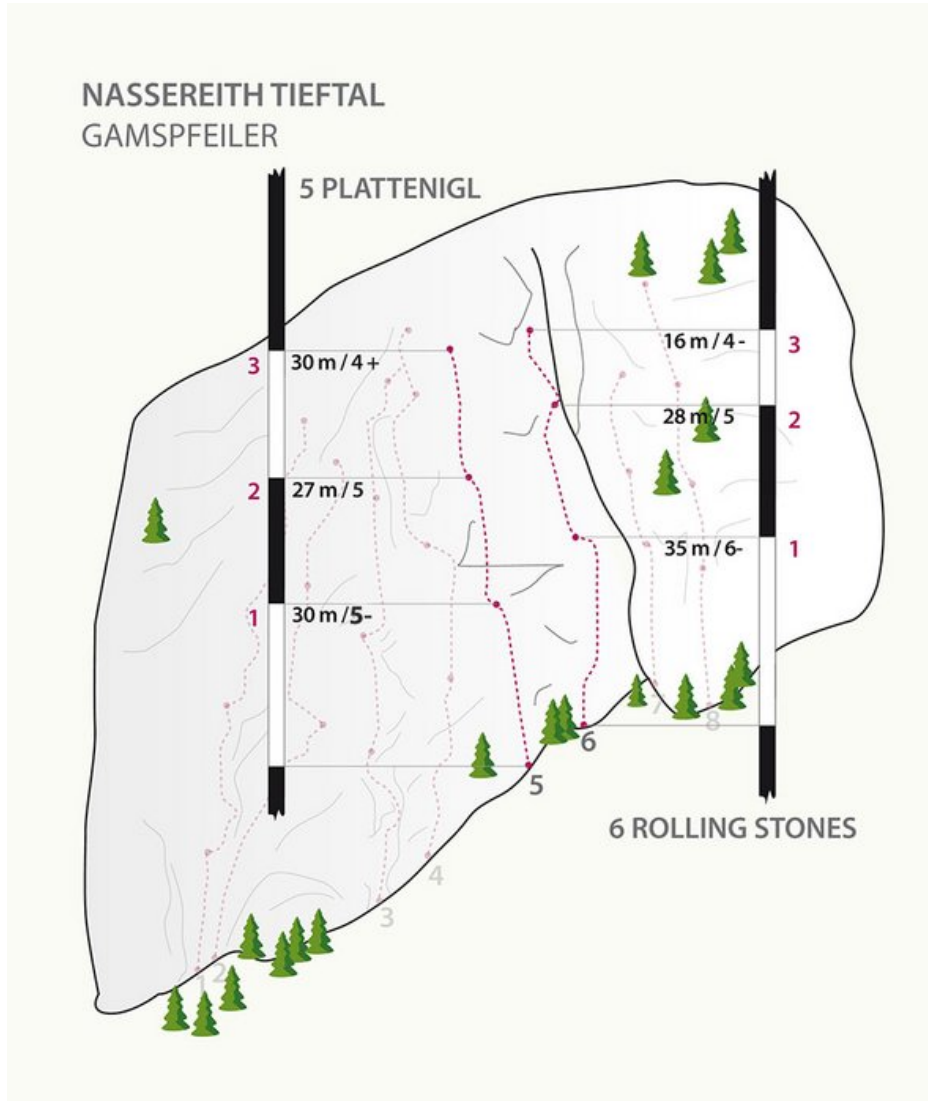

REGION IMST - NASSEREITH - TIEFTAL
SEKTOR GAMSPFEILER

ROLLING STONES

Seillänge	Length	Grad
1	35m	5b
2	28m	5a
3	16m	3c

Climbers Paradise Tirol

Climbing and boulder in Tirol online - 15 tourist regions and more than 1.000 climbing possibilities on Climber's Paradise Tirol. All topos in print quality, including detailed information about grades, access and safety.