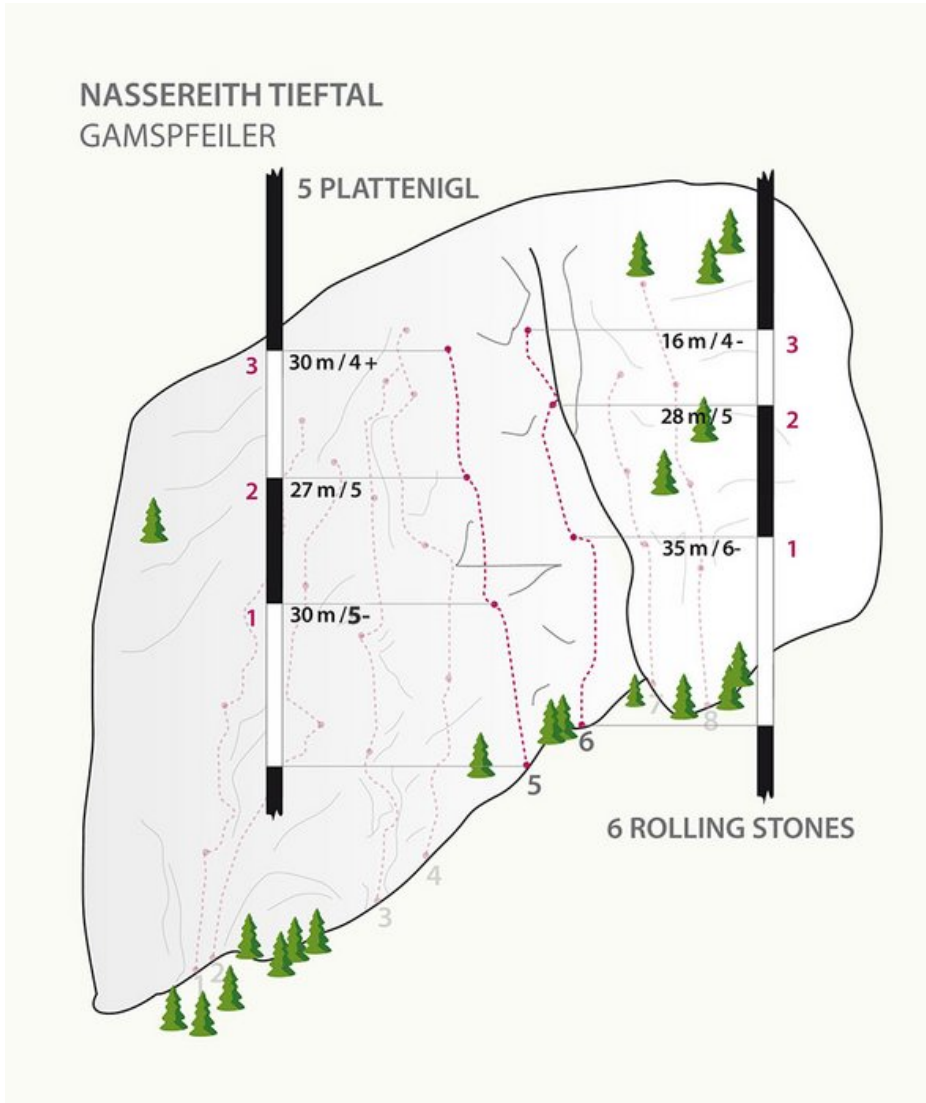

REGION IMST - NASSEREITH - TIEFTAL
SEKTOR GAMSPFEILER

VIA PLATTENIGL

Seillänge	Length	Grad
1	30m	4a
2	27m	5a
3	30m	4b

Climbers Paradise Tirol

Climbing and boulder in Tirol online - 15 tourist regions and more than 1.000 climbing possibilities on Climber's Paradise Tirol. All topos in print quality, including detailed information about grades, access and safety.