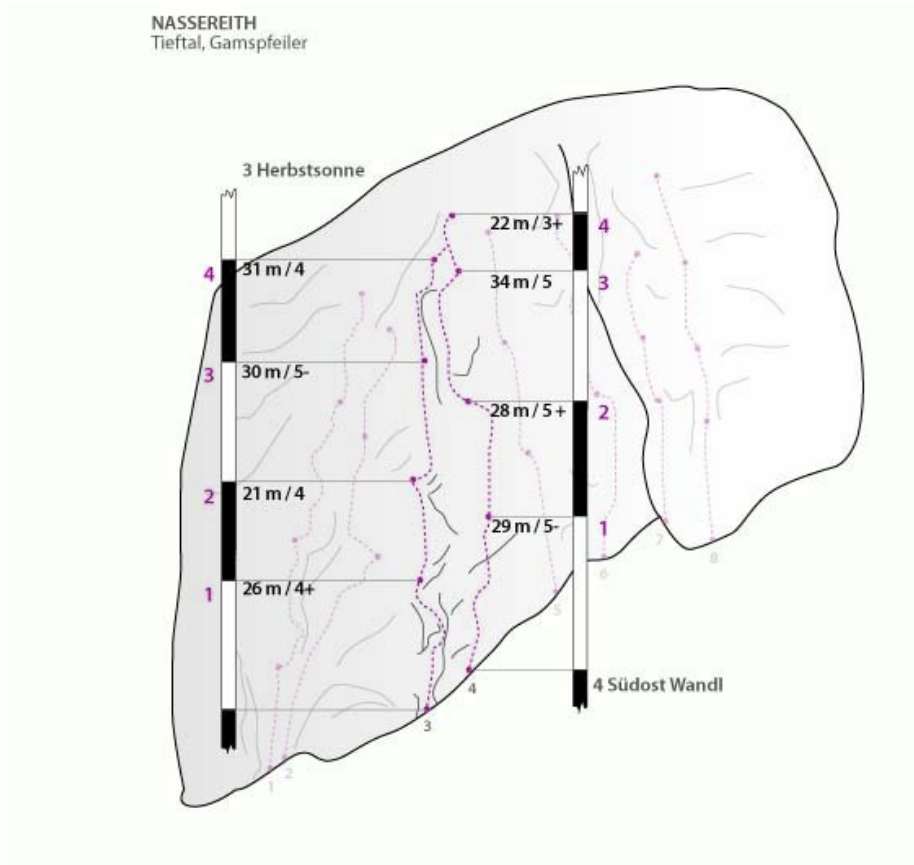

REGION IMST - NASSEREITH - TIEFTAL
SEKTOR GAMSPFEILER

SÜDOST WANDL

Seillänge	Length	Grad
1	29m	4c
2	28m	5a
3	34m	5a
4	22m	3b

Climbers Paradise Tirol

Climbing and boulder in Tirol online - 15 tourist regions and more than 1.000 climbing possibilities on Climber's Paradise Tirol. All topos in print quality, including detailed information about grades, access and safety.