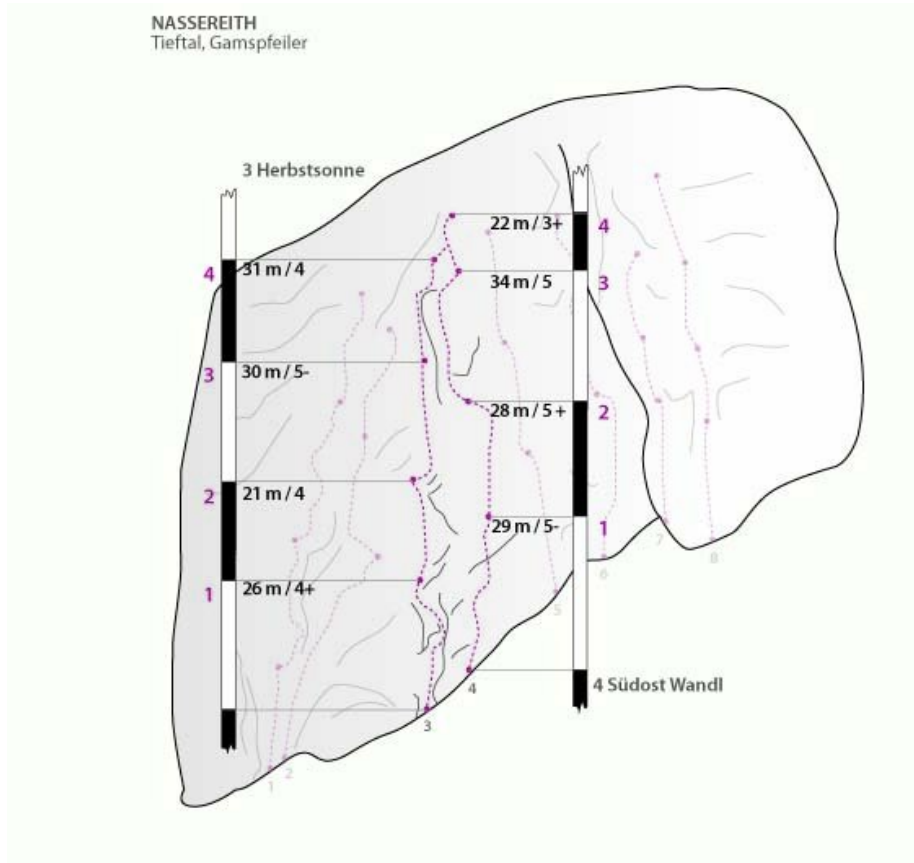

REGION IMST - NASSEREITH - TIEFTAL
SEKTOR GAMSPFEILER

HERBSTSONNE

Seillänge	Length	Grad
1	26m	4b
2	21m	4a
3	30m	4c
4	31m	4a

Climbers Paradise Tirol

Climbing and boulder in Tirol online - 15 tourist regions and more than 1.000 climbing possibilities on Climber's Paradise Tirol. All topos in print quality, including detailed information about grades, access and safety.