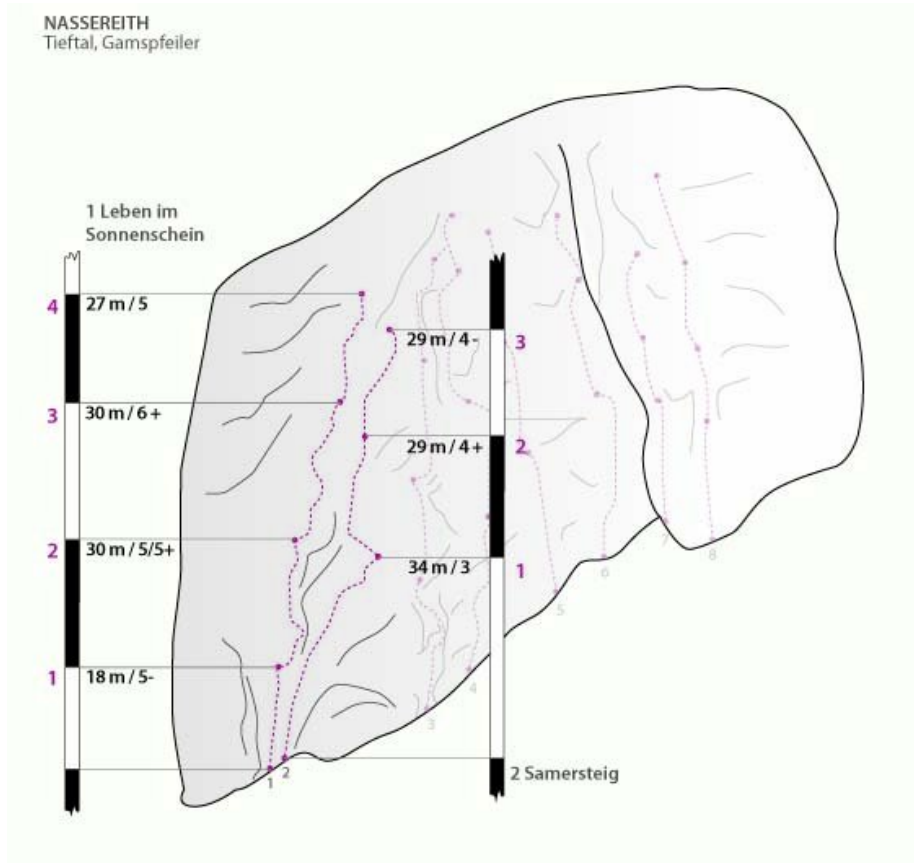

REGION IMST - NASSEREITH - TIEFTAL
SEKTOR GAMSPFEILER

SAMERSTEIG

Seillänge	Length	Grad
1	34m	3a
2	29m	4b
3	29m	3c

Climbers Paradise Tirol

Climbing and boulder in Tirol online - 15 tourist regions and more than 1.000 climbing possibilities on Climber's Paradise Tirol. All topos in print quality, including detailed information about grades, access and safety.