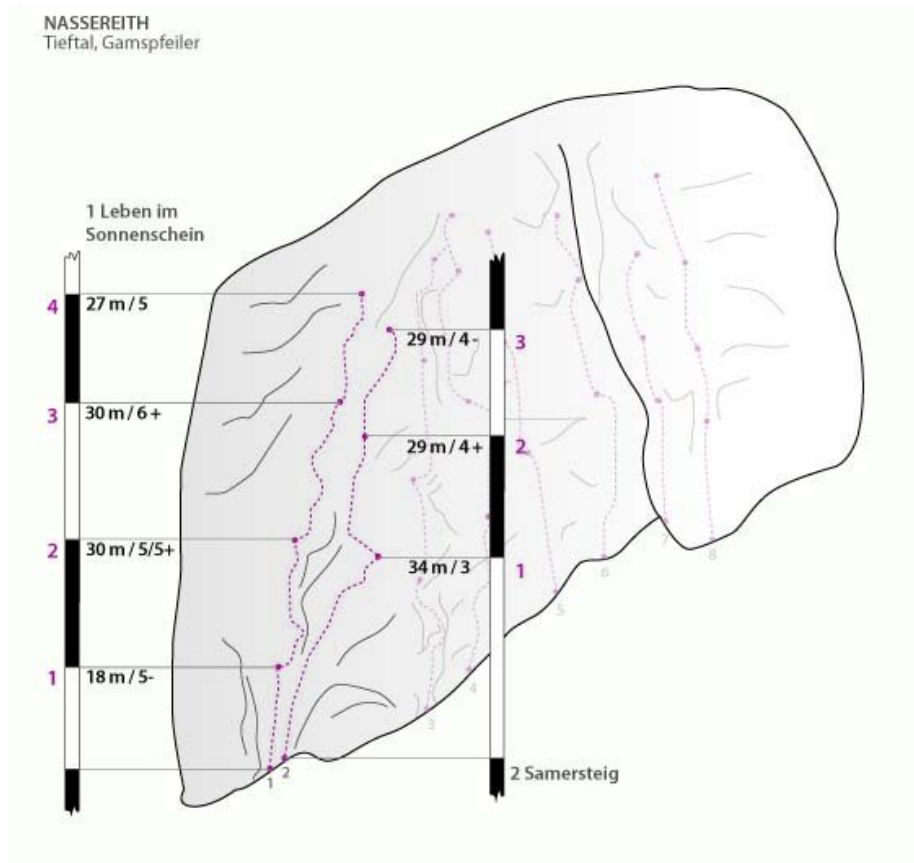

REGION IMST - NASSEREITH - TIEFTAL
SEKTOR GAMSPFEILER

LEBEN IM SONNENSCHEN

Seillänge	Length	Grad
1	18m	4c
2	30m	5a
3	30m	6a
4	27m	5a

Climbers Paradise Tirol

Climbing and boulder in Tirol online - 15 tourist regions and more than 1.000 climbing possibilities on Climber's Paradise Tirol. All topos in print quality, including detailed information about grades, access and safety.