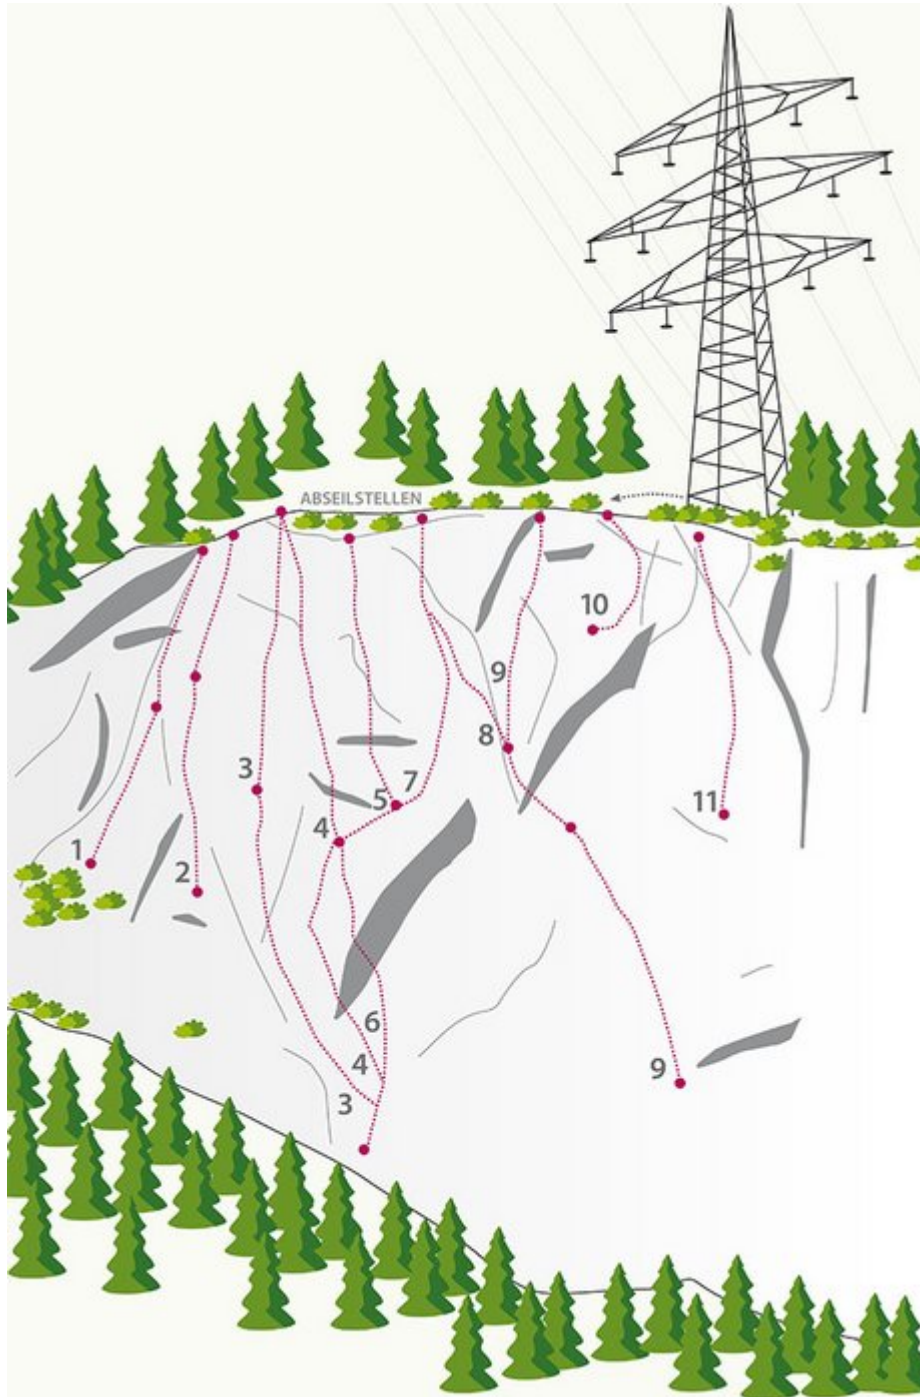

REGION IMST - KARRES / PETIT VERDON
SEKTOR KARRES / PETIT VERDON

WESTRISS 5C

BASIC INFORMATION

2SL

Climbers Paradise Tirol

Climbing and boulder in Tirol online - 15 tourist regions and more than 1.000 climbing possibilites on Climber's Paradise Tirol. All topos in print quality, including detailed information about grades, access and safety.