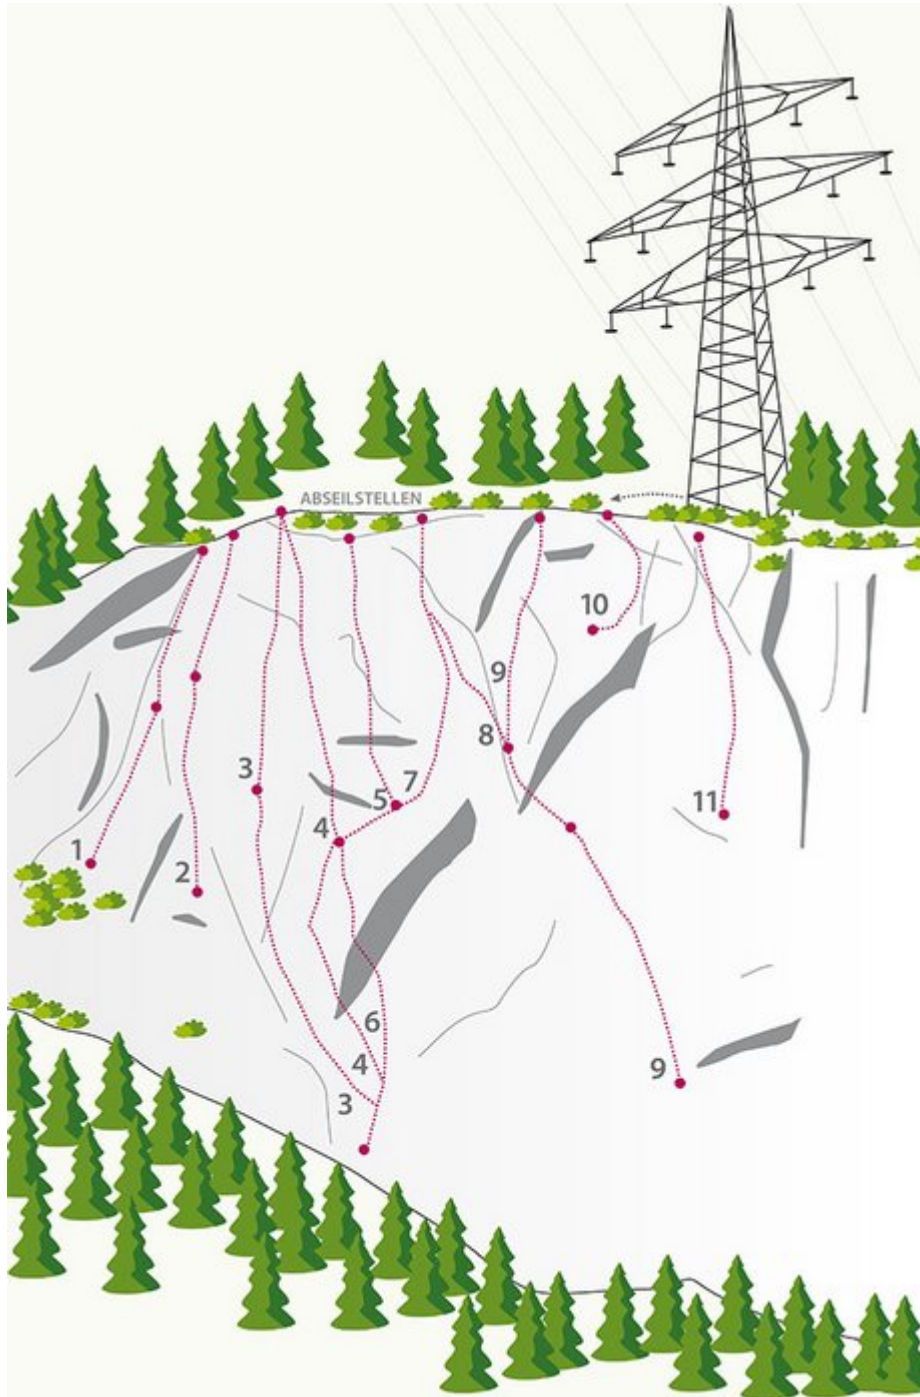

REGION IMST - KARRES / PETIT VERDON
SEKTOR KARRES / PETIT VERDON

RENEGADE 6A

BASIC INFORMATION

3 Seillängen

Climbers Paradise Tirol

Climbing and boulder in Tirol online - 15 tourist regions and more than 1.000 climbing possibilites on Climber's Paradise Tirol. All topos in print quality, including detailed information about grades, access and safety.