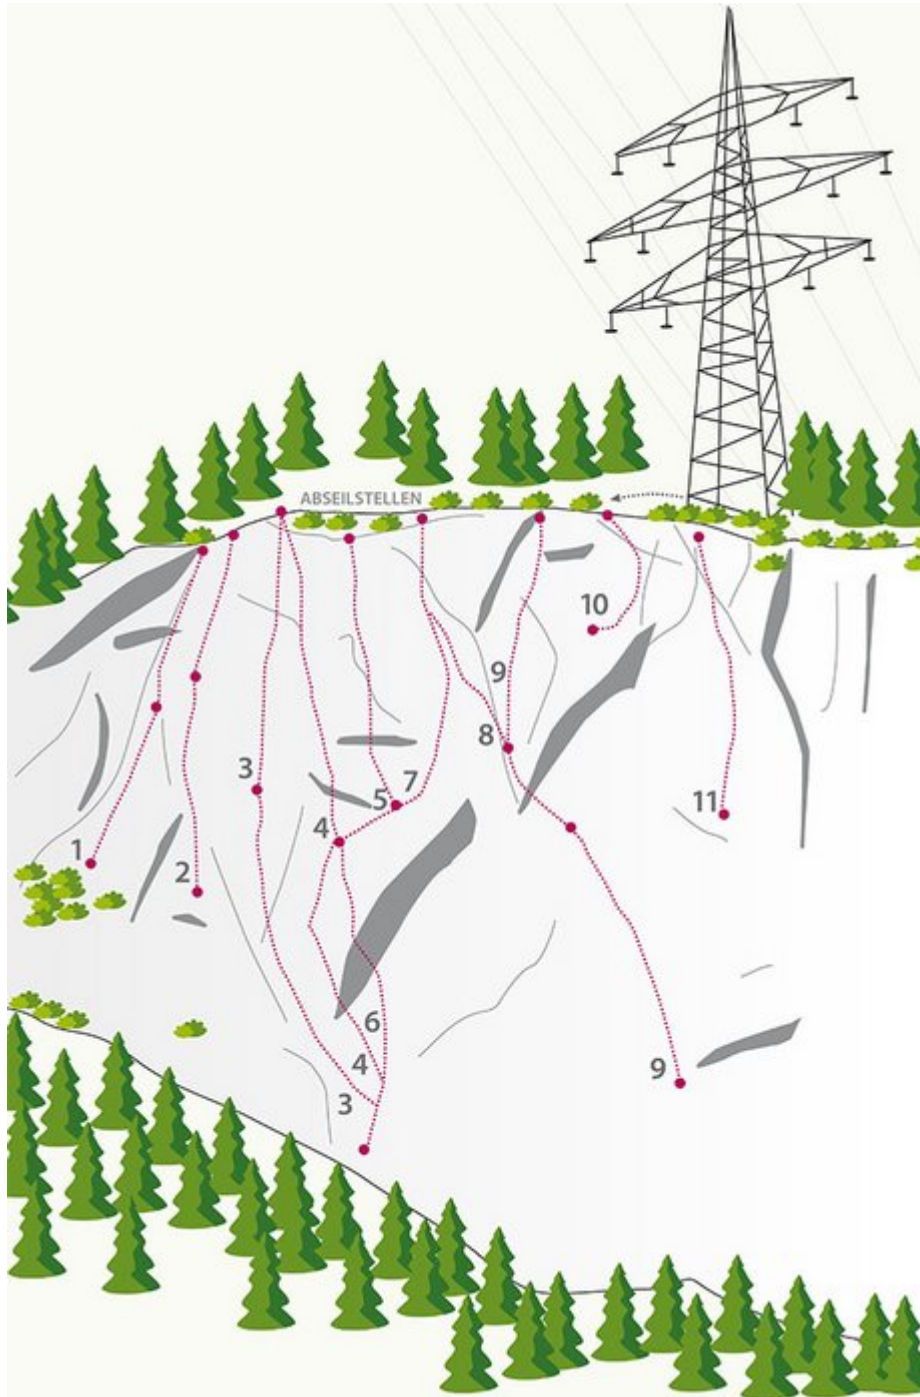

REGION IMST - KARRES / PETIT VERDON  
SEKTOR KARRES / PETIT VERDON

CASABLANCA 6C+

---

**BASIC INFORMATION**

2 Seillängen

---

## Climbers Paradise Tirol

Climbing and boulder in Tirol online - 15 tourist regions and more than 1.000 climbing possibilites on Climber's Paradise Tirol. All topos in print quality, including detailed information about grades, access and safety.