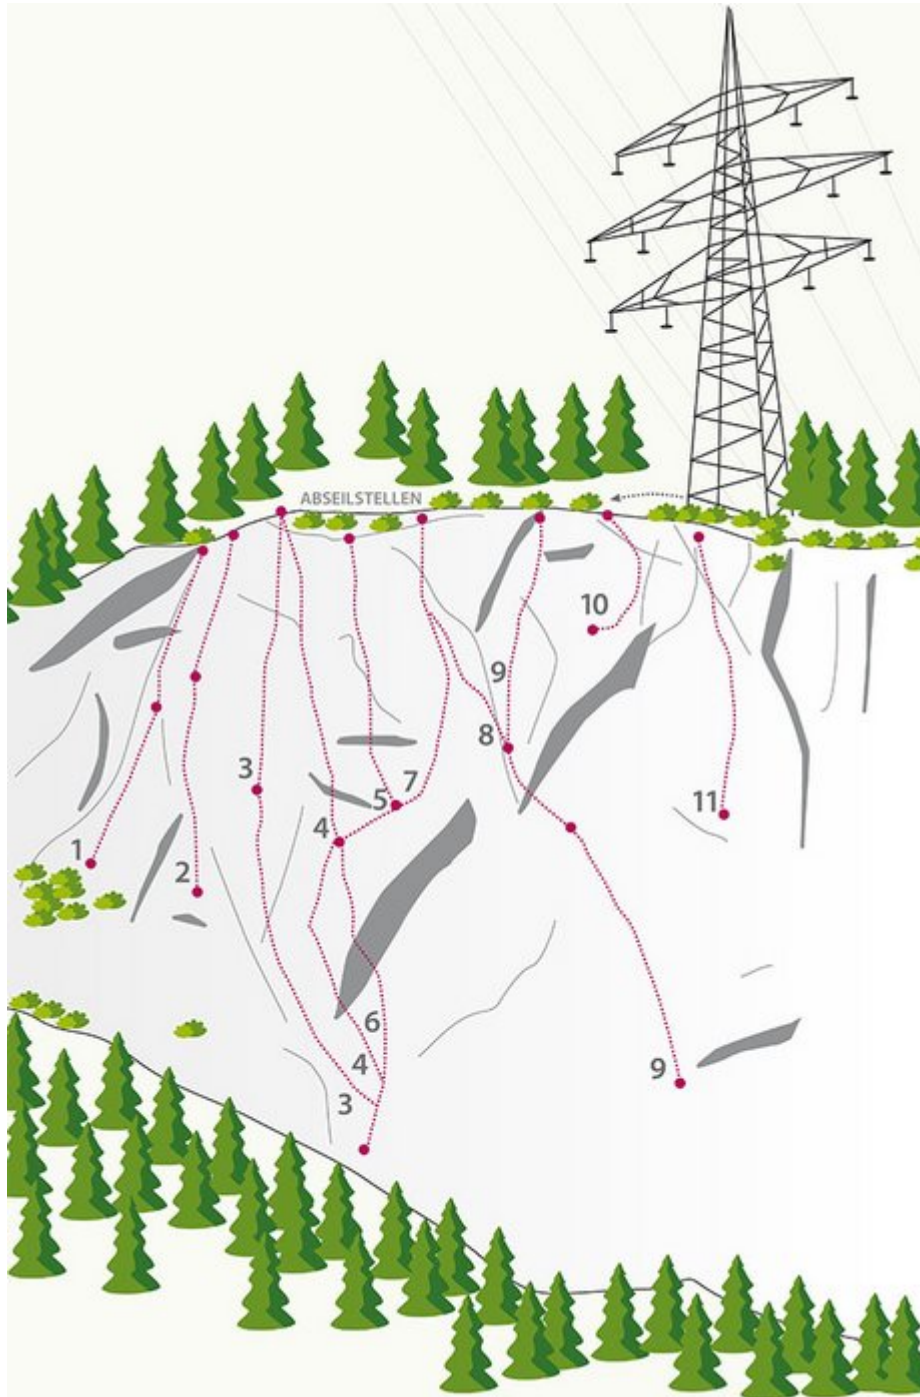

REGION IMST - KARRES / PETIT VERDON
SEKTOR KARRES / PETIT VERDON

EISENBAHNER KANTE 6C

BASIC INFORMATION

2 Seillängen

Climbers Paradise Tirol

Climbing and boulder in Tirol online - 15 tourist regions and more than 1.000 climbing possibilites on Climber's Paradise Tirol. All topos in print quality, including detailed information about grades, access and safety.