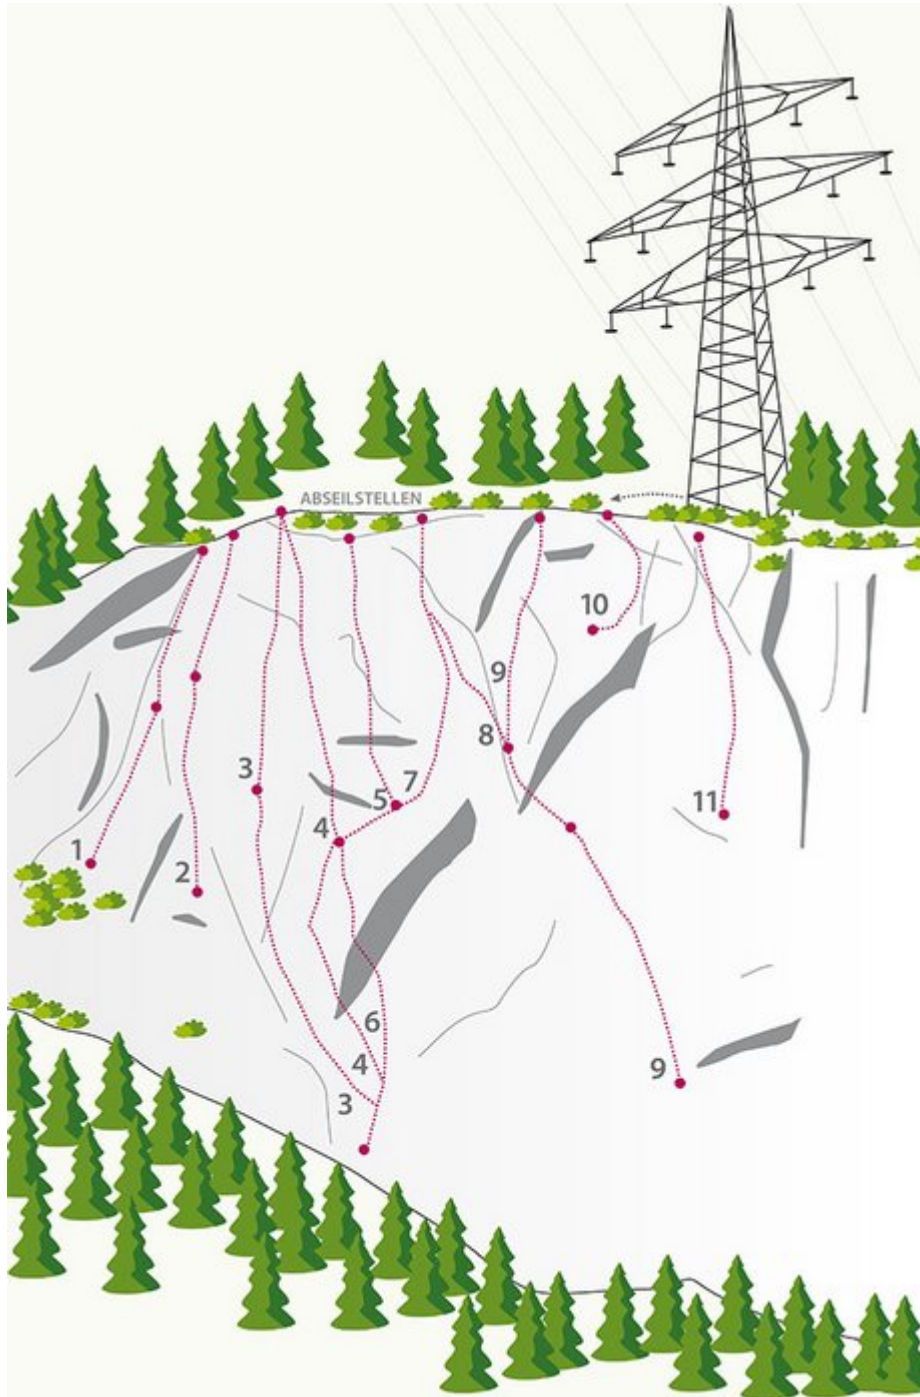

REGION IMST - KARRES / PETIT VERDON
SEKTOR KARRES / PETIT VERDON

CARAMBA 6A

BASIC INFORMATION

2 Seillängen

Climbers Paradise Tirol

Climbing and boulder in Tirol online - 15 tourist regions and more than 1.000 climbing possibilites on Climber's Paradise Tirol. All topos in print quality, including detailed information about grades, access and safety.