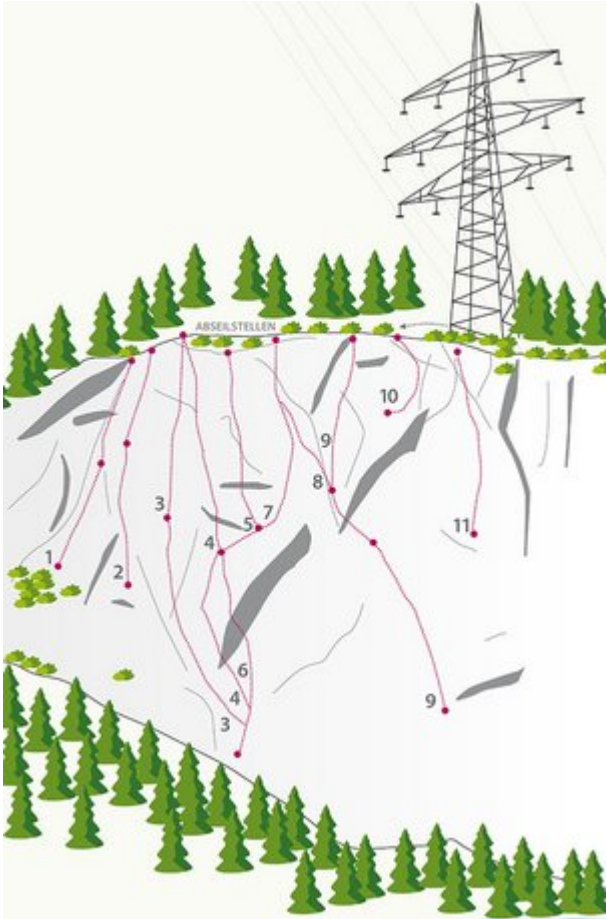

REGION IMST - KARRES / PETIT VERDON
SEKTOR KARRES / PETIT VERDON

Nr.	Name	Grad	Länge
	Caramba 6a	6+	
	Eisenbahner Kante 6c	7+	
	Casablanca 6c+	8-	
	C4 5b	6-	
	Kasermannl 7a	8	
	Oben ohne 5b	6-	
	6 - cat 5b	6-	
	Renegade 6a	6+	
	Flash 6c+	8-	
	Attention au train 6c	7+	
	Westriss 5c		

Climbers Paradise Tirol

Climbing and boulder in Tirol online - 15 tourist regions and more than 1.000 climbing possibilites on Climber's Paradise Tirol. All topos in print quality, including detailed information about grades, access and safety.