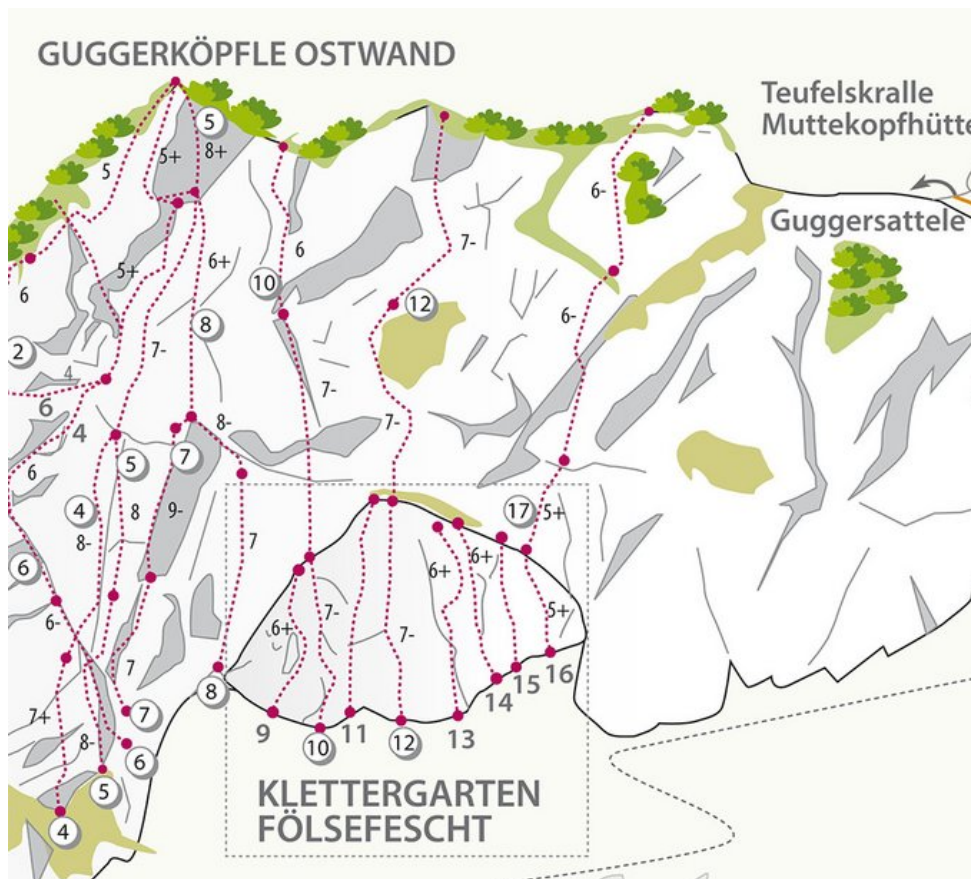

REGION IMST - GUGGERKÖPFLE / MS
SEKTOR MUTTEKOPFHÜTTE / GUGGERKÖPFLE / MS

METEORA DREAM 5B+

Seillänge	Length	Grad
1	m	5a
2	m	5b+
3	m	5b+

Climbers Paradise Tirol

Climbing and boulder in Tirol online - 15 tourist regions and more than 1.000 climbing possibilities on Climber's Paradise Tirol. All topos in print quality, including detailed information about grades, access and safety.