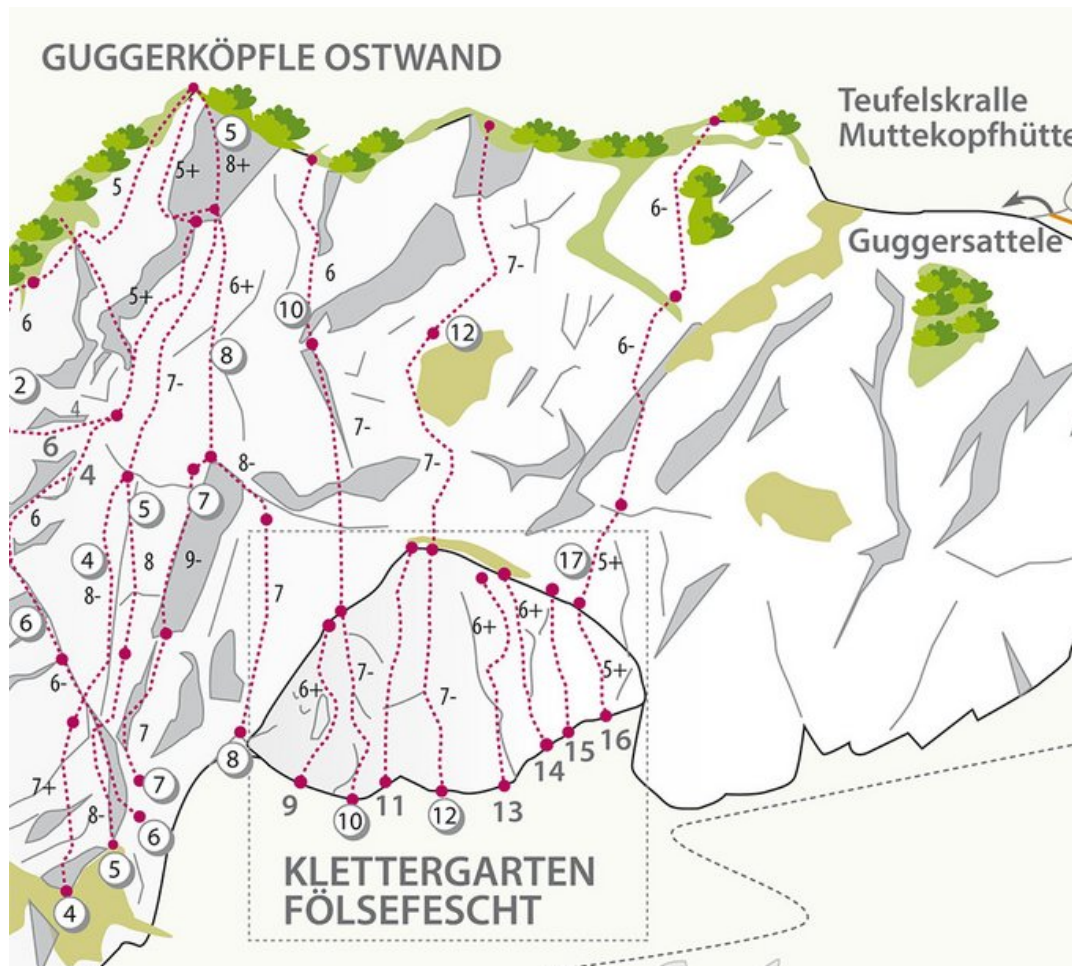

REGION IMST - GUGGERKÖPFLE / MS
SEKTOR MUTTEKOPFHÜTTE / GUGGERKÖPFLE / MS

MAUSELÖCHER 5A+

Seillänge	Length	Grad
1	15m	5a+

Climbers Paradise Tirol

Climbing and boulder in Tirol online - 15 tourist regions and more than 1.000 climbing possibilites on Climber's Paradise Tirol. All topos in print quality, including detailed information about grades, access and safety.