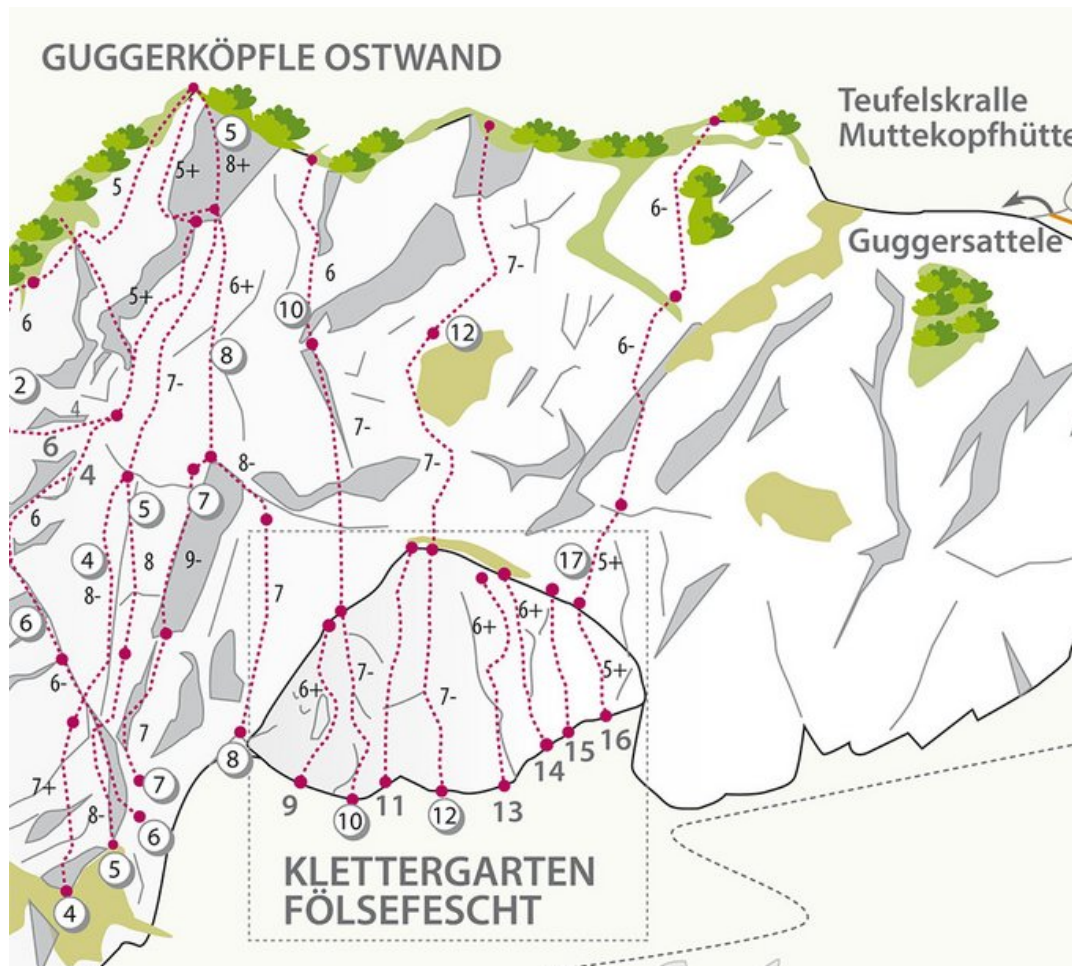

REGION IMST - GUGGERKÖPFLE / MS
SEKTOR MUTTEKOPFHÜTTE / GUGGERKÖPFLE / MS

PFEFFERSÄCKE 5A+

Seillänge	Length	Grad
1	20m	5a+

Climbers Paradise Tirol

Climbing and boulder in Tirol online - 15 tourist regions and more than 1.000 climbing possibilites on Climber's Paradise Tirol. All topos in print quality, including detailed information about grades, access and safety.