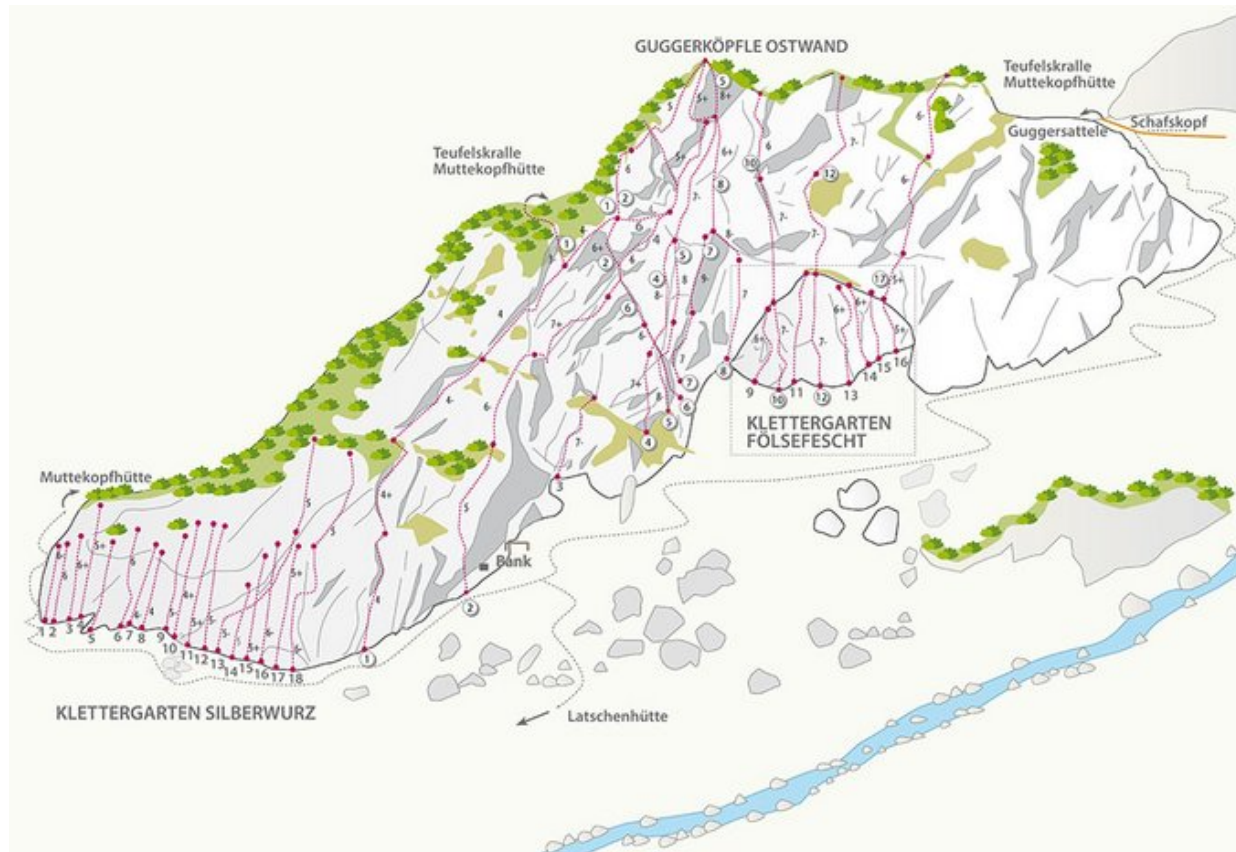

REGION IMST - GUGGERKÖPFLE / MS  
SEKTOR MUTTEKOPFHÜTTE / GUGGERKÖPFLE / MS

OHNE LOCH GEHTS NICHT 6A

Seillänge	Length	Grad
1	25m	6a

## Climbers Paradise Tirol

Climbing and boulder in Tirol online - 15 tourist regions and more than 1.000 climbing possibilites on Climber's Paradise Tirol. All topos in print quality, including detailed information about grades, access and safety.