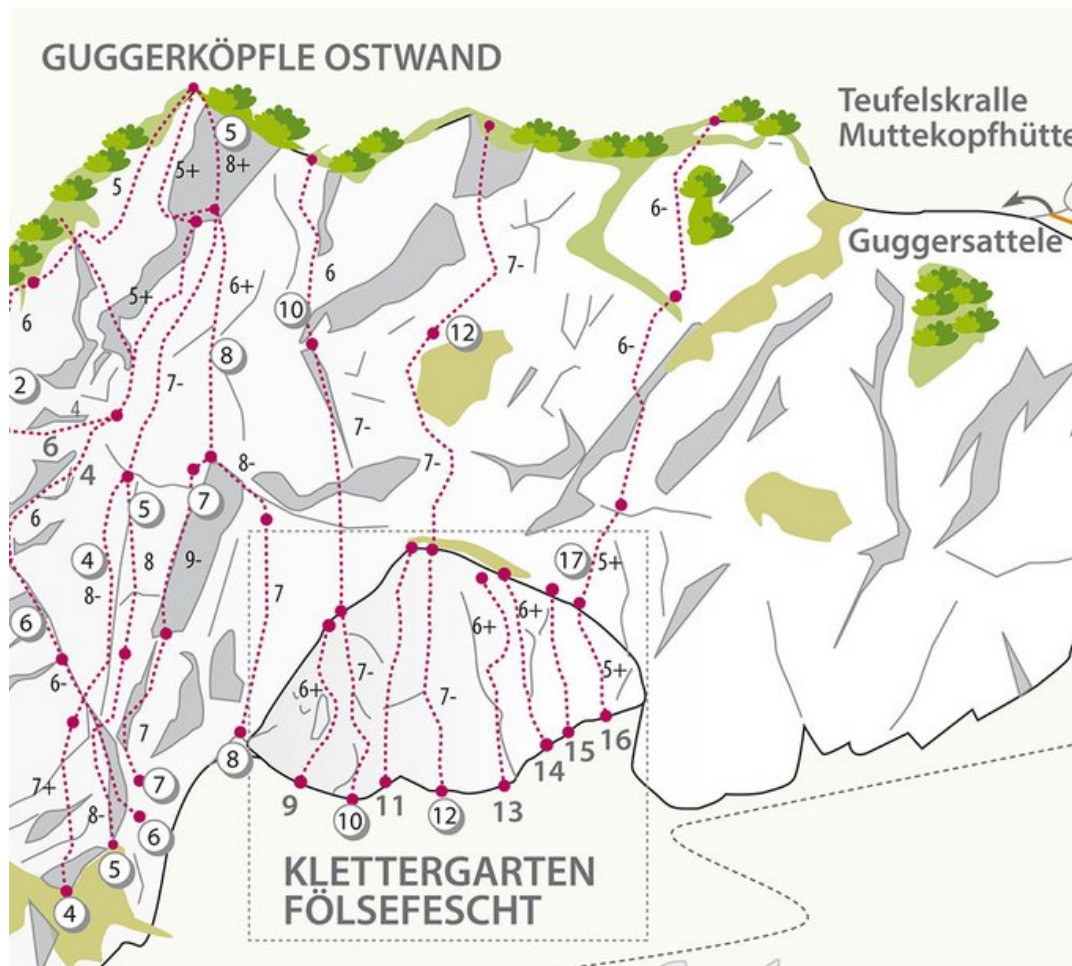

REGION IMST - GUGGERKÖPFLE / MS
SEKTOR MUTTEKOPFHÜTTE / GUGGERKÖPFLE / MS

ON THE MOON 6A+

Seillänge	Length	Grad
1	25m	6a+

Climbers Paradise Tirol

Climbing and boulder in Tirol online - 15 tourist regions and more than 1.000 climbing possibilites on Climber's Paradise Tirol. All topos in print quality, including detailed information about grades, access and safety.