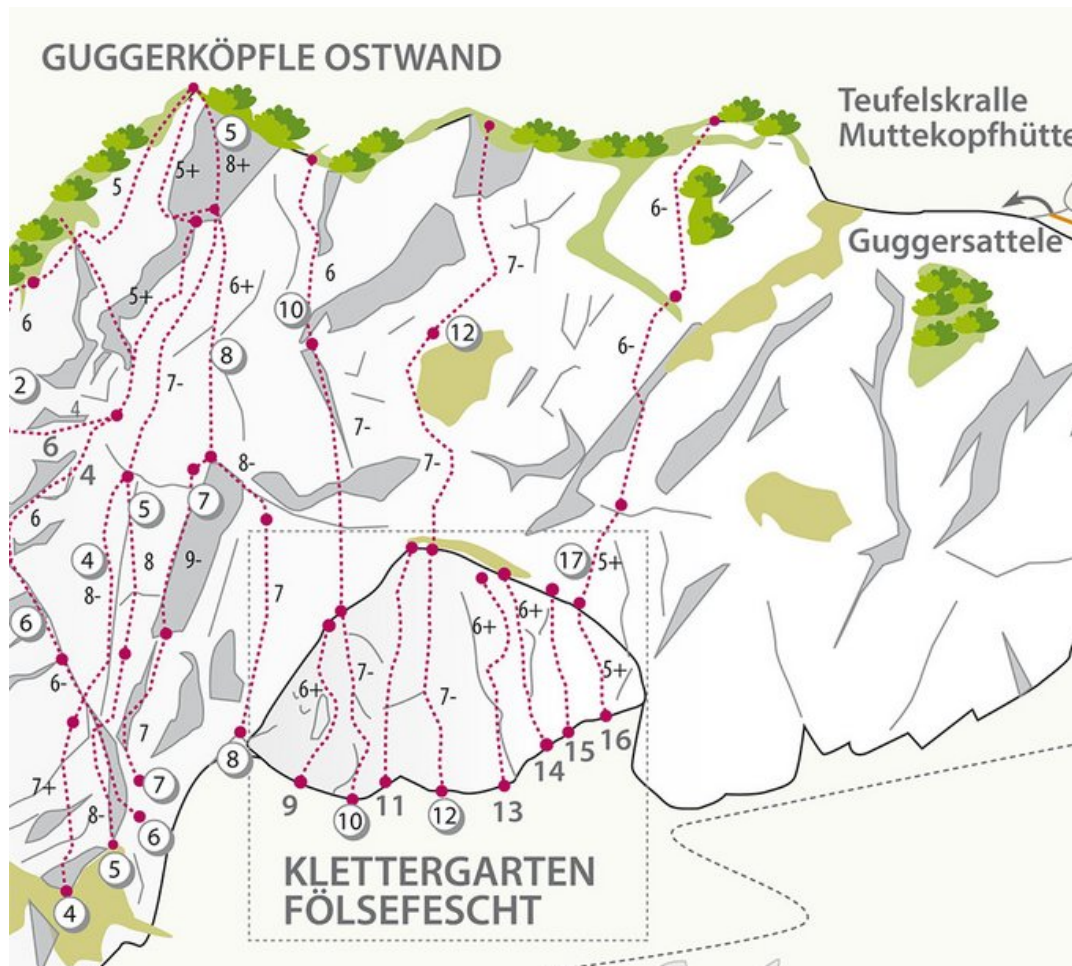

REGION IMST - GUGGERKÖPFLE / MS
SEKTOR MUTTEKOPFHÜTTE / GUGGERKÖPFLE / MS

RED CHILI 6A+

Seillänge	Length	Grad
1	m	6a+
2	m	6a+
3	m	6a+

Climbers Paradise Tirol

Climbing and boulder in Tirol online - 15 tourist regions and more than 1.000 climbing possibilites on Climber's Paradise Tirol. All topos in print quality, including detailed information about grades, access and safety.