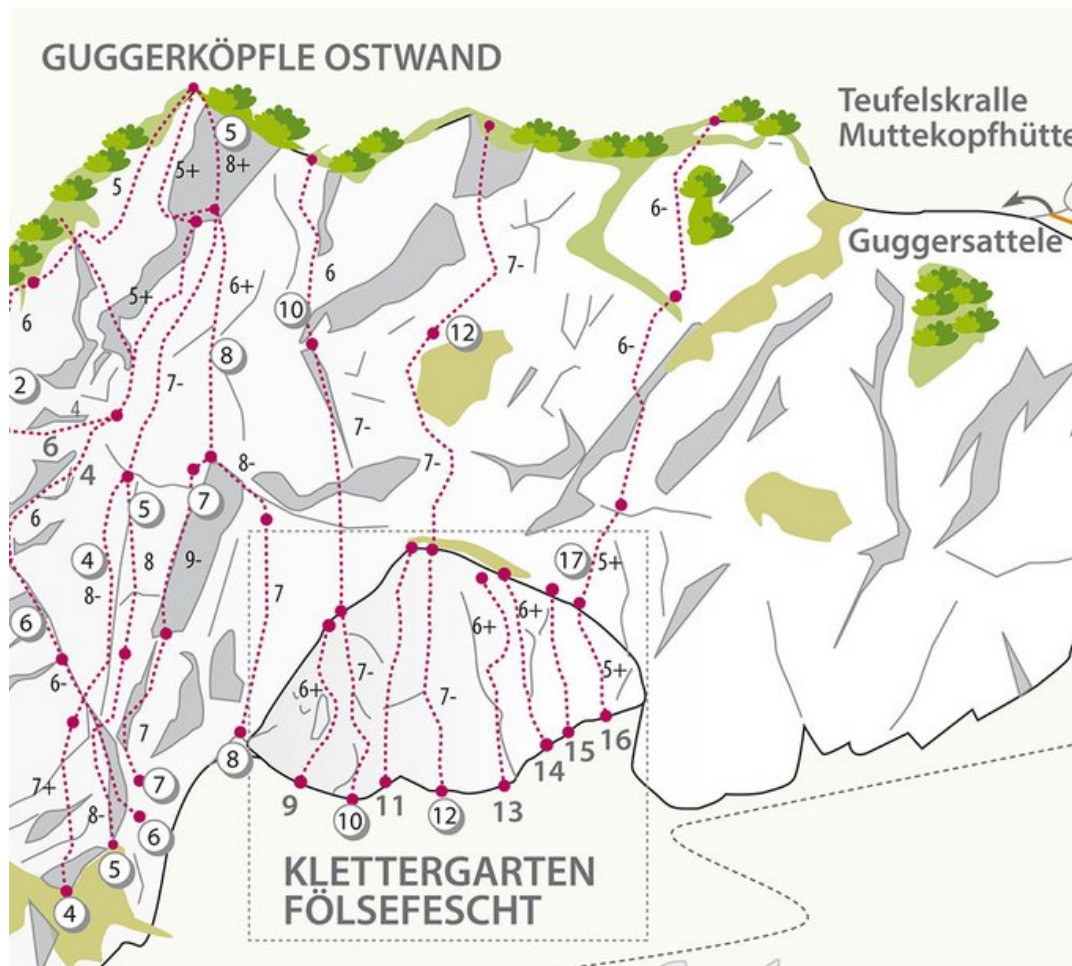

REGION IMST - GUGGERKÖPFLE / MS
SEKTOR MUTTEKOPFHÜTTE / GUGGERKÖPFLE / MS

JONNY THE PIPE 6A

Seillänge	Length	Grad
1	30m	6a

Climbers Paradise Tirol

Climbing and boulder in Tirol online - 15 tourist regions and more than 1.000 climbing possibilites on Climber's Paradise Tirol. All topos in print quality, including detailed information about grades, access and safety.