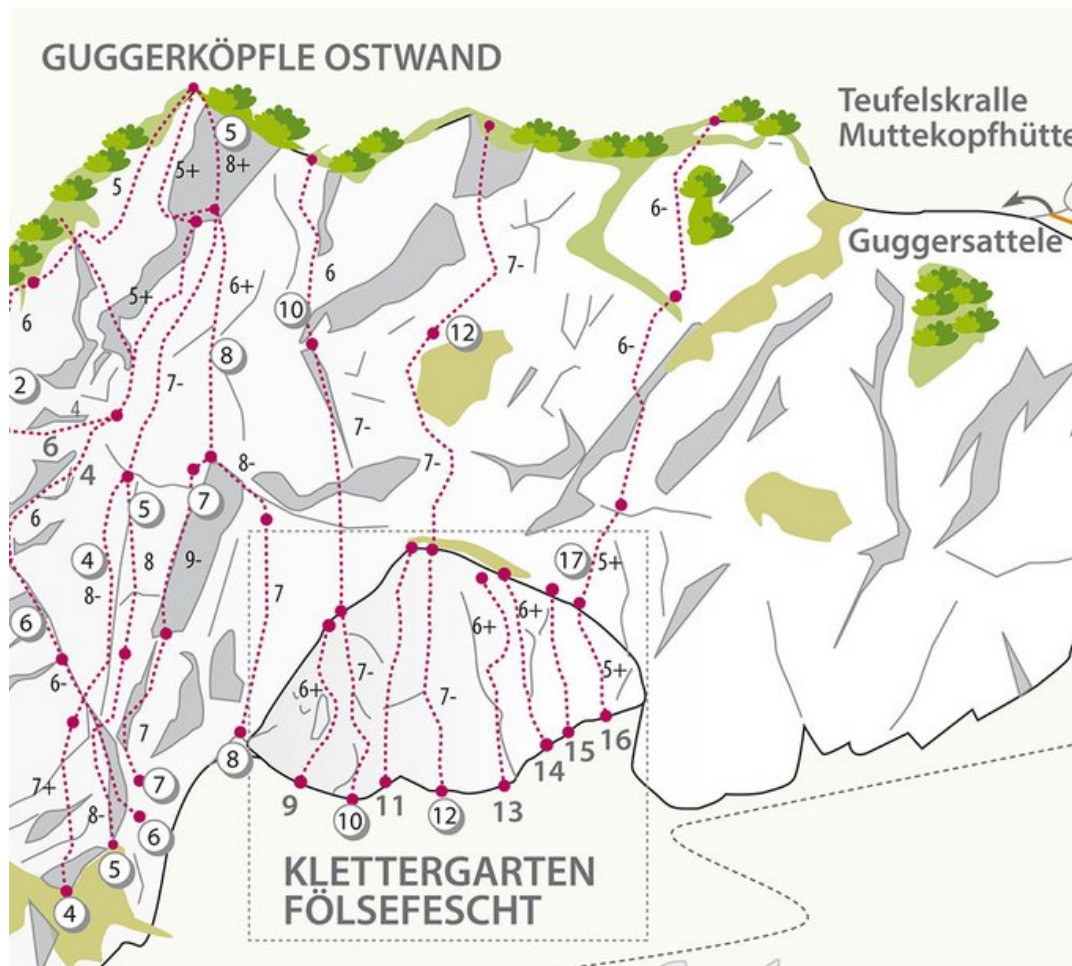

REGION IMST - GUGGERKÖPFLE / MS
SEKTOR MUTTEKOPFHÜTTE / GUGGERKÖPFLE / MS

EIERTANZ 6A+

Seillänge	Length	Grad
1	m	6a
2	m	6a+
3	m	6c

Climbers Paradise Tirol

Climbing and boulder in Tirol online - 15 tourist regions and more than 1.000 climbing possibilites on Climber's Paradise Tirol. All topos in print quality, including detailed information about grades, access and safety.